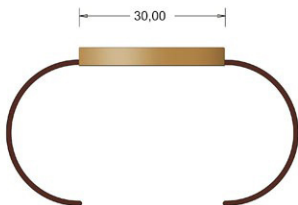

WATCH

01000011
As an object design
OSWALD LUTZHEN DESIGN

WATCH

01000001
As an object design
ISSUES LISTEN DESIGN

MATERIAL METAL / PLASTIC

MATERIAL METAL / PLASTIC

MATERIAL METAL / PLASTIC

MATERIAL GLASS METAL

RUBBER COVER

MATERIAL GLASS METAL

RUBBER COVER

MATERIAL GLASS METAL

RUBBER COVER

MATERIAL GLASS METAL

RUBBER COVER

MATERIAL GLASS METAL

CLOCK IN METAL MATERIAL

THICKNESS OF MATERIAL 1mm

CLOCK IN METAL MATERIAL

THICKNESS OF MATERIAL 1mm

CLOCK IN METAL MATERIAL

THICKNESS OF MATERIAL: 1mm

DIAMETER 250mm

DIAMETER 250mm

DIAMETER 250mm

WALL

MATERIAL METAL

MATERIAL METAL

WALL

MATERIAL METAL

WALL CLOCK
2014-01-24
MAGNUS LOFGREN DESIGNS
Design: Magnus Lofgren
Copyright

WALL