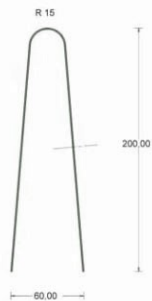

RUBBER COVER

MATERIAL CONCRETE / RUBBER

RUBBER COVER

30.00

SCALE 1:2

30.00

SCALE 1:2

WATCH
2010-08-14
MAGNUS LÖFGREN DESIGNS
Design: Magnus Löfgren
Copyright

CLOCK IN METAL MATERIAL

THICKNESS OF MATERIAL 1mm

CLOCK IN METAL MATERIAL

THICKNESS OF MATERIAL 1mm

CLOCK IN METAL MATERIAL

THICKNESS OF MATERIAL: 1mm

DIAMETER 250mm

DIAMETER 250mm

DIAMETER 250mm

WALL

MATERIAL METAL

MATERIAL METAL

WALL

MATERIAL METAL

WALL CLOCK
2014-01-24
MAGNUS LOFGREN DESIGNS
Design: Magnus Lofgren
Copyright

WALL