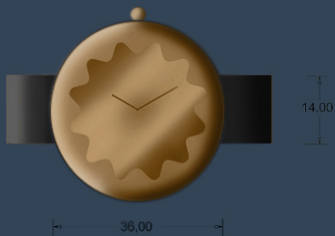

W15-03 21
Design: Magnus Löfgren
MAGNUS LOFGREN DESIGNS

WATCH

© 2014
Doris Mader Verlag
MILANUS L'ESPRESSO DESIGN

WALL CLOCK IN PLEATED PAPER / METAL

WALL CLOCK IN PLEATED PAPER / METAL

WATCH

PROF. A. DI MARTINO
CORSO DI FOTOGRAFIA
ESERCIZIO 10

WATCH

01000011
As an object design
OSWALD LUTZHEN DESIGN

WATCH

01000001
As an object design
ISSUES LISTEN DESIGN

MATERIAL METAL / PLASTIC

MATERIAL METAL / PLASTIC

MATERIAL METAL / PLASTIC

MATERIAL GLASS METAL

CLOCK IN METAL MATERIAL

THICKNESS OF MATERIAL 1mm

CLOCK IN METAL MATERIAL

THICKNESS OF MATERIAL 1mm

CLOCK IN METAL MATERIAL

THICKNESS OF MATERIAL: 1mm

DIAMETER 250mm

DIAMETER 250mm

DIAMETER 250mm

WALL

MATERIAL METAL

MATERIAL METAL

WALL

MATERIAL METAL

WALL CLOCK
2014-01-24
MAGNUS LOFGREN DESIGNS
Design: Magnus Lofgren
Copyright

WALL