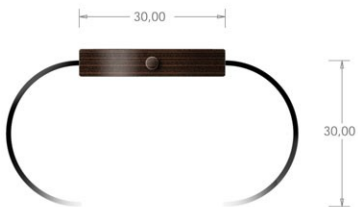

RUBBER COVER

MATERIAL CONCRETE / RUBBER

RUBBER COVER

30.00

SCALE 1:2

30.00

SCALE 1:2

WATCH
2010-08-14
MAGNUS LÖFGREN DESIGNS
Design: Magnus Löfgren
Copyright

CLOCK IN METAL MATERIAL

THICKNESS OF MATERIAL 1mm

CLOCK IN METAL MATERIAL

THICKNESS OF MATERIAL 1mm

CLOCK IN METAL MATERIAL

THICKNESS OF MATERIAL: 1mm

DIAMETER 250mm

DIAMETER 250mm

DIAMETER 250mm

WALL

MATERIAL METAL

MATERIAL METAL

WALL

MATERIAL METAL

WALL CLOCK
2014-01-24
MAGNUS LOFGREN DESIGNS
Design: Magnus Lofgren
Copyright

WALL