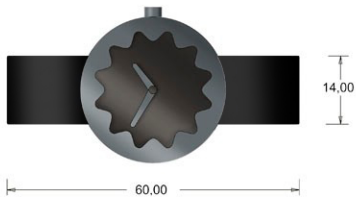

WATCH

01000011
As an object design
OSWALD LUTZHEN DESIGN

WATCH

01000001
As an object design
ISSUES LISTEN DESIGN

MATERIAL METAL / PLASTIC

MATERIAL METAL / PLASTIC

MATERIAL METAL / PLASTIC

MATERIAL GLASS METAL

RUBBER COVER

MATERIAL GLASS METAL

RUBBER COVER

MATERIAL GLASS METAL

RUBBER COVER

MATERIAL GLASS METAL

RUBBER COVER

MATERIAL GLASS METAL

CLOCK IN METAL MATERIAL

THICKNESS OF MATERIAL 1mm

CLOCK IN METAL MATERIAL

THICKNESS OF MATERIAL 1mm

CLOCK IN METAL MATERIAL

THICKNESS OF MATERIAL: 1mm

DIAMETER 250mm

DIAMETER 250mm

DIAMETER 250mm

WALL

MATERIAL METAL

MATERIAL METAL

WALL

MATERIAL METAL

WALL CLOCK
2014-01-24
MAGNUS LOFGREN DESIGNS
Design: Magnus Lofgren
Copyright

WALL