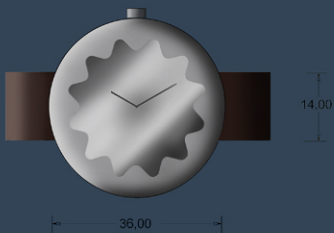

W15-03 21
Design: Magnus Löfgren
MAGNUS LOFGREN DESIGNS

WATCH

© 2014
Doris Mader Verlag
MILANUS L'ESPRESSO DESIGN

WALL CLOCK IN PLEATED PAPER / METAL

WALL CLOCK IN PLEATED PAPER / METAL

WATCH

PROF. A. DI MARTINO
CORSO DI FOTOGRAFIA
ESERCIZIO 10

WATCH

01000011
As an object design
OSWALD LUTZHEN DESIGN

WATCH

01000001
As an object design
ISSUES LISTEN DESIGN

MATERIAL METAL / PLASTIC

MATERIAL METAL / PLASTIC

MATERIAL METAL / PLASTIC

MATERIAL GLASS METAL

CLOCK IN METAL MATERIAL

THICKNESS OF MATERIAL 1mm

CLOCK IN METAL MATERIAL

THICKNESS OF MATERIAL 1mm

CLOCK IN METAL MATERIAL

THICKNESS OF MATERIAL: 1mm

DIAMETER 250mm

DIAMETER 250mm

DIAMETER 250mm

WALL

MATERIAL METAL

MATERIAL METAL

WALL

MATERIAL METAL

WALL CLOCK
2014-01-24
MAGNUS LOFGREN DESIGNS
Design: Magnus Lofgren
Copyright

WALL