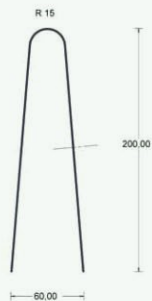

RUBBER COVER

MATERIAL CONCRETE / RUBBER

RUBBER COVER

30.00

SCALE 1:2

30.00

SCALE 1:2

WATCH
2010-08-14
MAGNUS LÖFGREN DESIGNS
Design: Magnus Löfgren
Copyright

CLOCK IN METAL MATERIAL

THICKNESS OF MATERIAL 1mm

CLOCK IN METAL MATERIAL

THICKNESS OF MATERIAL 1mm

CLOCK IN METAL MATERIAL

THICKNESS OF MATERIAL: 1mm

DIAMETER 250mm

DIAMETER 250mm

DIAMETER 250mm

WALL

MATERIAL METAL

MATERIAL METAL

WALL

MATERIAL METAL

WALL CLOCK
2014-01-24
MAGNUS LOFGREN DESIGNS
Design: Magnus Lofgren
Copyright

WALL

MATERIAL METAL

MATERIAL METAL SHEET 1mm

WATCH

2014-12-19

Design: Magnus Löfgren
MAGNUS LOFGREN DESIGNS

Thank you for looking.

The presentations should be regarded as the beginning of a creative dialogue, between producer and designer.