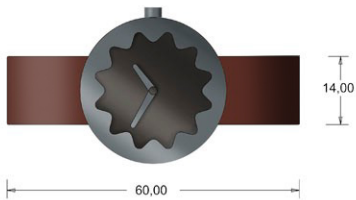

WATCH

01000011
As an object design
OSWALD LUTZHEN DESIGN

WATCH

01000001
As an object design
ISSUES LISTEN DESIGN

MATERIAL METAL / PLASTIC

MATERIAL METAL / PLASTIC

MATERIAL METAL / PLASTIC

MATERIAL GLASS METAL

RUBBER COVER

MATERIAL GLASS METAL

RUBBER COVER

MATERIAL GLASS METAL

RUBBER COVER

MATERIAL GLASS METAL

RUBBER COVER

MATERIAL GLASS METAL

CLOCK IN METAL MATERIAL

THICKNESS OF MATERIAL 1mm

CLOCK IN METAL MATERIAL

THICKNESS OF MATERIAL 1mm

CLOCK IN METAL MATERIAL

THICKNESS OF MATERIAL: 1mm

DIAMETER 250mm

DIAMETER 250mm

DIAMETER 250mm

WALL

MATERIAL METAL

MATERIAL METAL

WALL

MATERIAL METAL

WALL CLOCK
2014-01-24
MAGNUS LOFGREN DESIGNS
Design: Magnus Lofgren
Copyright

WALL