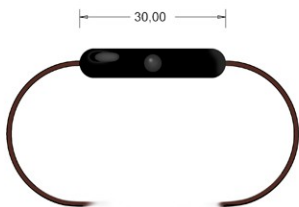

RUBBER COVER

MATERIAL CONCRETE / RUBBER

RUBBER COVER

30.00

SCALE 1:2

30.00

SCALE 1:2

WATCH
2010-08-14
MAGNUS LÖFGREN DESIGNS
Design: Magnus Löfgren
Copyright

CLOCK IN METAL MATERIAL

THICKNESS OF MATERIAL 1mm

CLOCK IN METAL MATERIAL

THICKNESS OF MATERIAL 1mm

CLOCK IN METAL MATERIAL

THICKNESS OF MATERIAL: 1mm

DIAMETER 250mm

DIAMETER 250mm

DIAMETER 250mm

WALL

MATERIAL METAL

MATERIAL METAL

WALL

MATERIAL METAL

WALL CLOCK
2014-01-24
MAGNUS LOFGREN DESIGNS
Design: Magnus Lofgren
Copyright

WALL