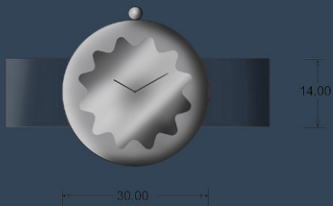

W15-03 21
Design: Magnus Löfgren
MAGNUS LOFGREN DESIGNS

WATCH

© 2014
Doris Mader Verlag
MILANUS L'ESPRESSO DESIGN

WALL CLOCK IN PLEATED PAPER / METAL

WALL CLOCK IN PLEATED PAPER / METAL

WATCH

PROF. A. DI MARTINO
CORSO DI FOTOGRAFIA
ESERCIZIO 10

WATCH

01000011
As an object design
OSWALD LUTZHEN DESIGN

WATCH

01000001
As an object design
ISSUES LISTEN DESIGN

MATERIAL METAL / PLASTIC

MATERIAL METAL / PLASTIC

MATERIAL METAL / PLASTIC

MATERIAL GLASS METAL

CLOCK IN METAL MATERIAL

THICKNESS OF MATERIAL 1mm

CLOCK IN METAL MATERIAL

THICKNESS OF MATERIAL 1mm

CLOCK IN METAL MATERIAL

THICKNESS OF MATERIAL: 1mm

DIAMETER 250mm

DIAMETER 250mm

DIAMETER 250mm

WALL

MATERIAL METAL

MATERIAL METAL

WALL

MATERIAL METAL

WALL CLOCK
2014-01-24
MAGNUS LOFGREN DESIGNS
Design: Magnus Lofgren
Copyright

WALL