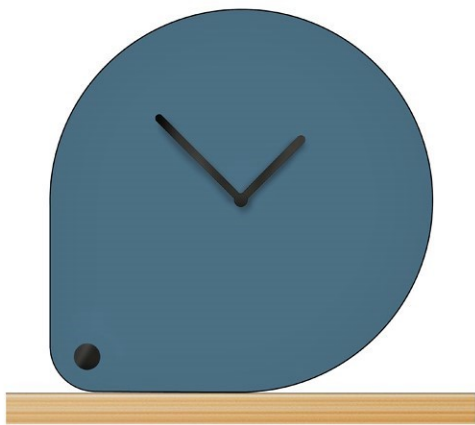

W15-03 21
Design: Magnus Löfgren
MAGNUS LOFGREN DESIGNS

WATCH

© 2014
Doris Mader Verlag
MILANUS L'ESPRESSO DESIGN

WALL CLOCK IN PLEATED PAPER / METAL

WALL CLOCK IN PLEATED PAPER / METAL

WATCH

PROF. A. DI MARTINO
CORSO DI FOTOGRAFIA
ESERCIZIO 10

CLOCK IN METAL MATERIAL

THICKNESS OF MATERIAL 1mm

CLOCK IN METAL MATERIAL

THICKNESS OF MATERIAL 1mm

CLOCK IN METAL MATERIAL

THICKNESS OF MATERIAL: 1mm

DIAMETER 250mm

DIAMETER 250mm

DIAMETER 250mm

WALL

MATERIAL METAL

MATERIAL METAL

WALL

MATERIAL METAL

WALL CLOCK
2014-01-24
MAGNUS LOFGREN DESIGNS
Design: Magnus Lofgren
Copyright

WALL

MATERIAL METAL

MATERIAL METAL SHEET 1mm

WATCH

2014-12-19

Design: Magnus Löfgren
MAGNUS LOFGREN DESIGNS

Thank you for looking.

The presentations should be regarded as the beginning of a creative dialogue, between producer and designer.