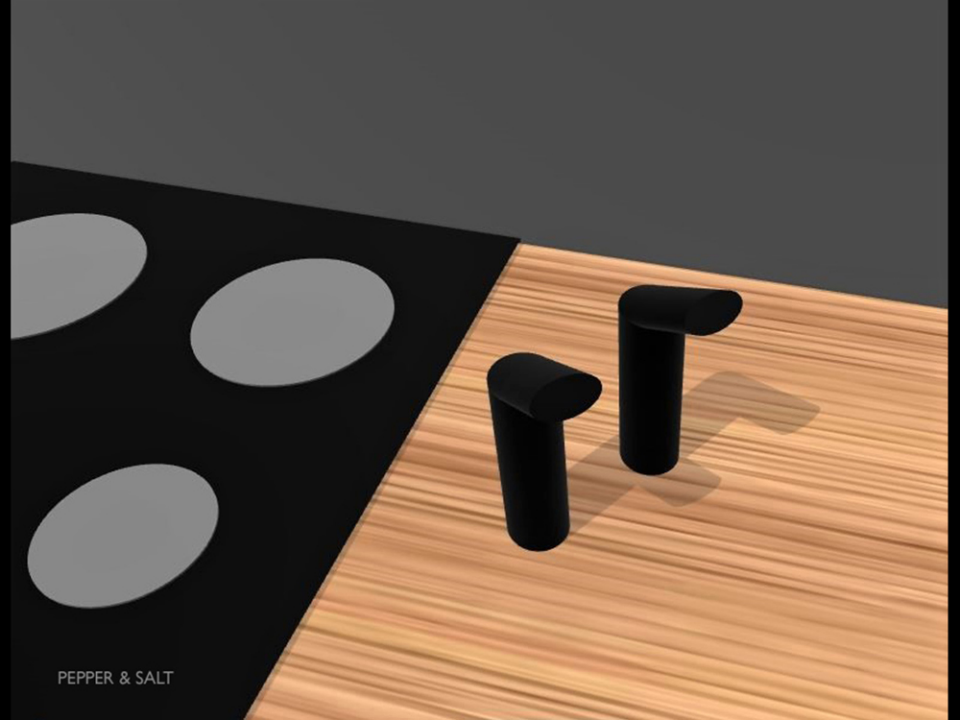

PEPPER & SALT