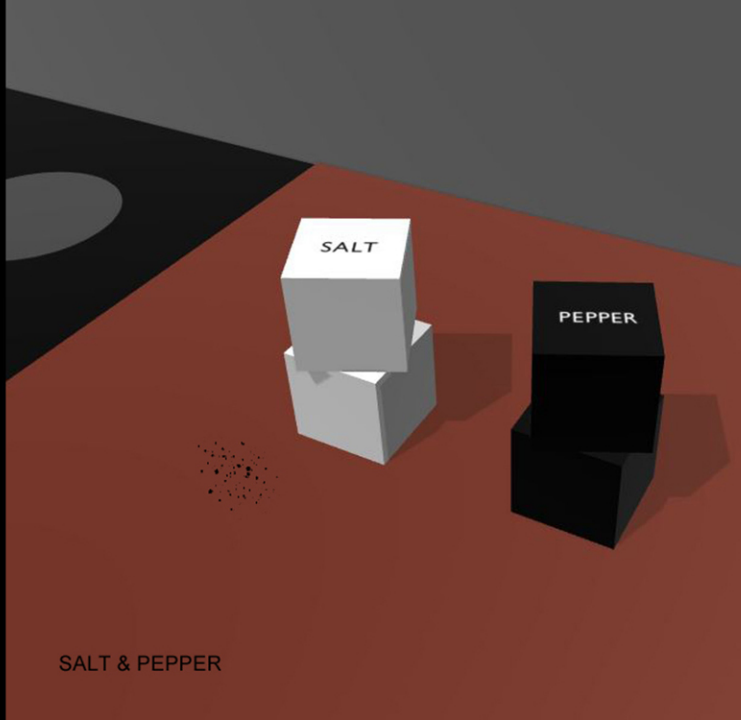

SALT & PEPPER