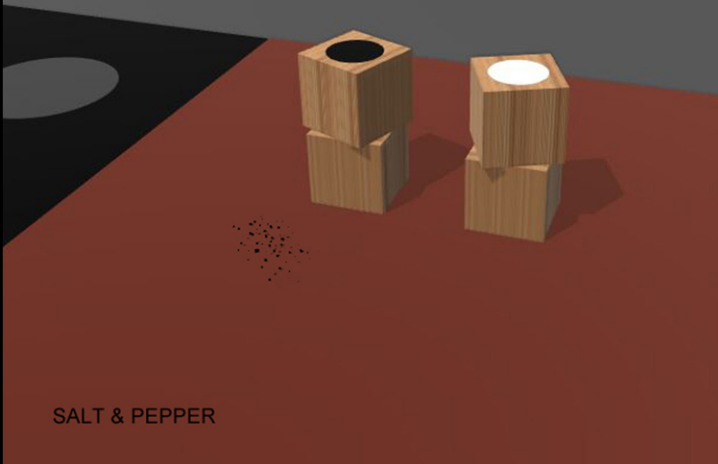

PEPPER MILL

SALT & PEPPER