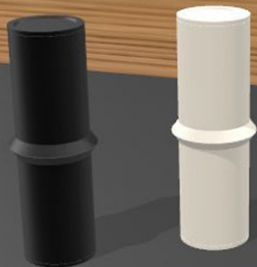

PEPPER & SALT