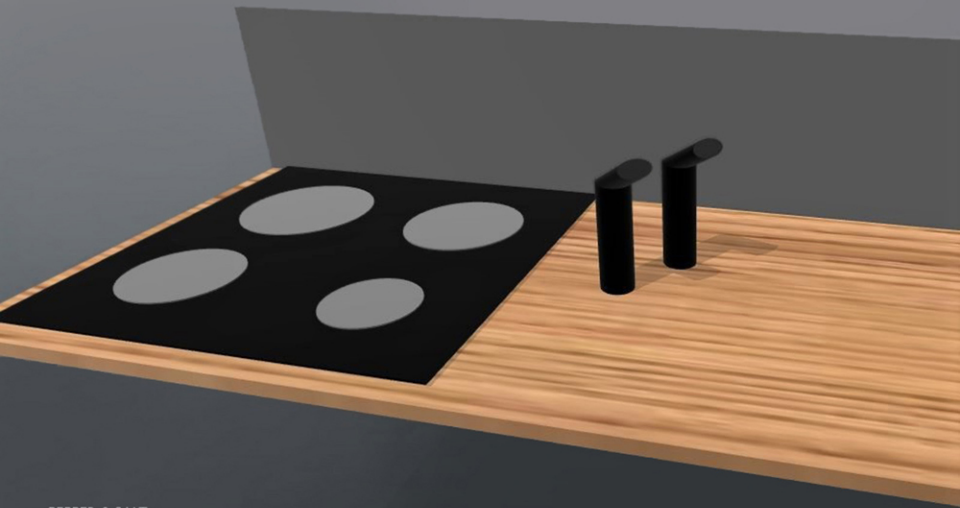

PEPPER & SALT