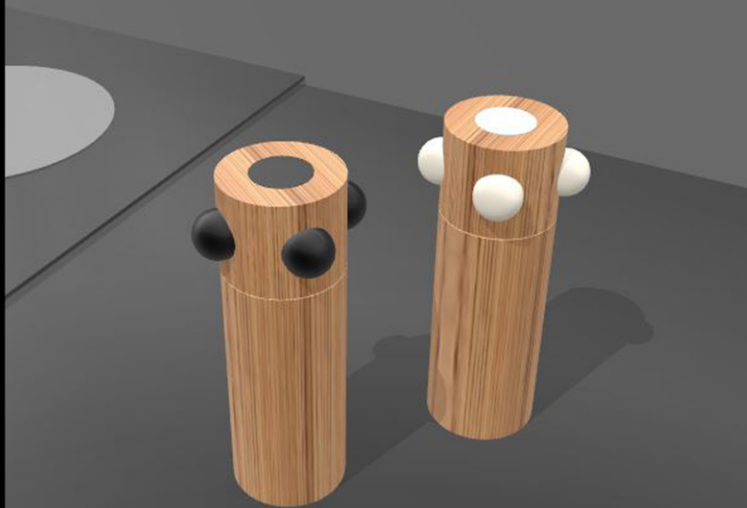

SALT & PEPPER