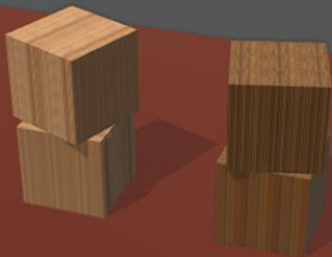

PEPPER MILL

SALT & PEPPER