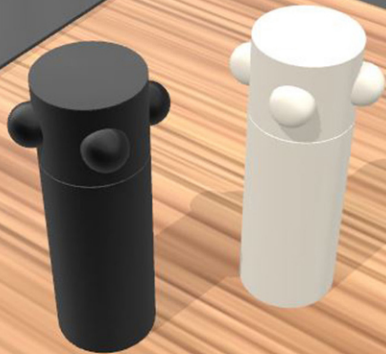

PEPPER & SALT