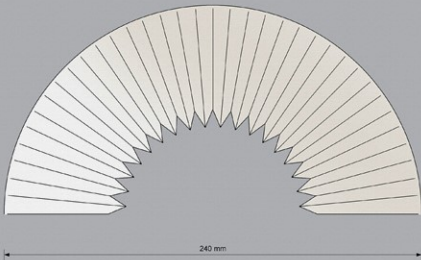

LAMP IS MADE FROM PAPER / PLASTIC CYLINDER