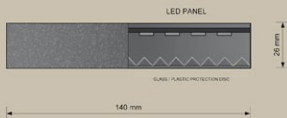

WHITE / OPAL GLASS DISC

FLOOR LAMP IN METAL

LAMP IN METAL / WOOD

LAMP IN METAL / WOOD

MATERIAL GLASS / METAL

MATERIAL CAST METAL

BED LAMPS

WALL OUTDOOR LAMP