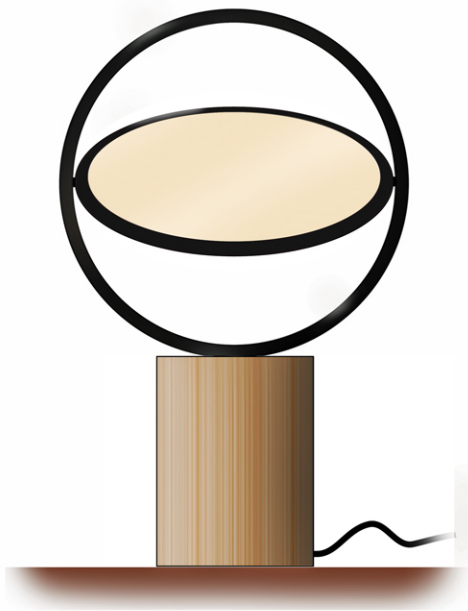

WHITE / OPAL GLASS DISC

FLOOR LAMP IN METAL

LAMP IN METAL / WOOD

LAMP IN METAL / WOOD

MATERIAL GLASS / METAL

MATERIAL CAST METAL

BED LAMPS

WALL OUTDOOR LAMP

CEILING LAMP IN METAL / GLASS (PLASTIC)

CEILING

CEILING

MATERIAL METAL / GLASS

MATERIAL GLASS GLOBES

TABLE / WINDOW LAMP

TABLE / WINDOW LAMP

TABLE / WINDOW LAMP