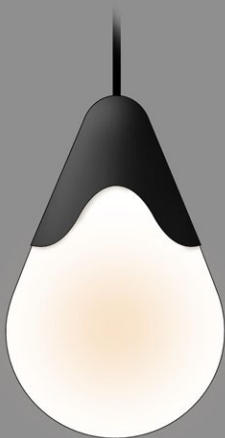

WHITE / OPAL GLASS DISC

FLOOR LAMP IN METAL

LAMP IN METAL / WOOD

LAMP IN METAL / WOOD

MATERIAL GLASS / METAL

MATERIAL CAST METAL

BED LAMPS

WALL OUTDOOR LAMP

CEILING LAMP IN METAL / GLASS (PLASTIC)

CEILING

CEILING

MATERIAL METAL / GLASS

MATERIAL GLASS GLOBES

TABLE / WINDOW LAMP

TABLE / WINDOW LAMP

TABLE / WINDOW LAMP

TABLE / WINDOW LAMP

TABLE / WINDOW LAMP

TABLE / WINDOW LAMP

PENDANT LED LAMP

MATERIAL METAL

PENDANT LED LAMP

MATERIAL METAL

TABLE LAMP
2023-01-29
MAGNUS LOFGREN DESIGNS
Design: Magnus Lofgren
Copyright