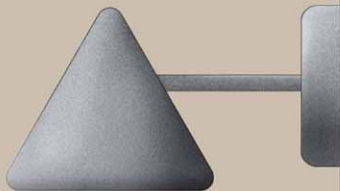

MATERIAL: METAL / GLASS (PLASTIC)

OUTDOOR LAMP

OUTDOOR LAMP

MATERIAL METAL

FROSTED GLASS DISC

MATERIAL METAL

FROSTED GLASS DISC

MATERIAL METAL