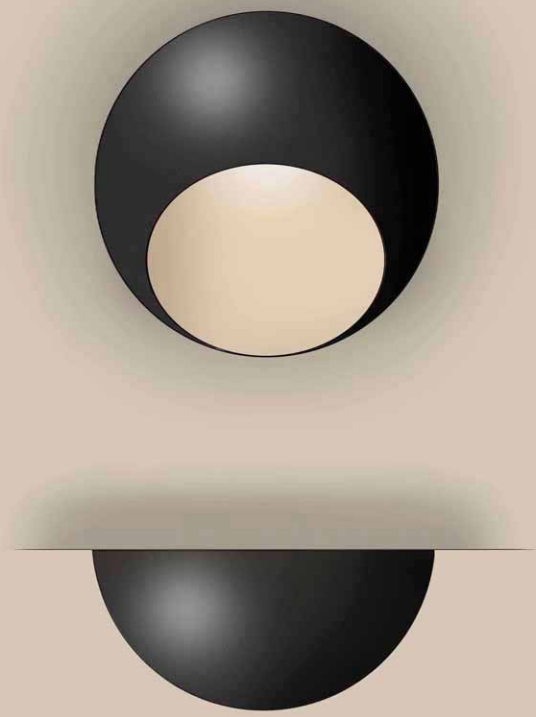

Click, swipe or scroll to start slideshow.

OUTDOOR LAMP

MATERIAL METAL

OUTDOOR LAMP

MATERIAL METAL

OUTDOOR LAMP

243 mm

MATERIAL METAL

MATERIAL: METAL / GLASS (PLASTIC)

OUTDOOR LAMP

OUTDOOR LAMP

MATERIAL METAL

FROSTED GLASS DISC

MATERIAL METAL

FROSTED GLASS DISC

MATERIAL METAL