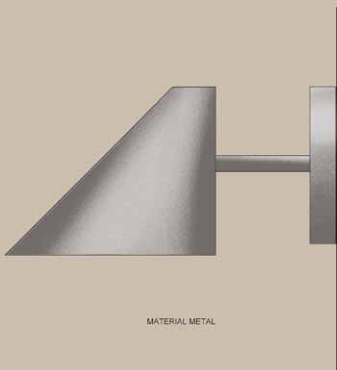

WALL OUTDOOR LAMP

LED PANEL

GLASS / PLASTIC PROTECTION GRID

WALL OUTDOOR LAMP

CEILING LAMP IN METAL / PLASTIC

LED PANEL

LAMP IN METAL / PLASTIC

LAMP IN METAL / PLASTIC

260 mm

LED PANEL

260 mm

10 mm

OUTDOOR LAMP

MATERIAL METAL

MATERIAL METAL

Thank you for looking.