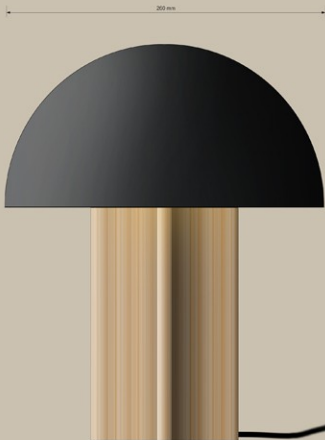

MATERIAL GLASS

BOTTOM VIEW

TABLE LAMP IN METAL MATERIAL

TABLE LAMP IN METAL MATERIAL

WALL MODEL SCALE 1:2

SCALE 1:2

SCALE 1:2

TABLE LAMP IN METAL MATERIAL

MATERIAL METAL

LAMP SHADE

MATERIAL METAL

LAMP SHADE

MATERIAL METAL

MATERIAL METAL

LAMP SHADE

MATERIAL METAL

WHITE / OPAL GLASS DISC

FLOOR LAMP IN METAL

LAMP IN METAL / WOOD

LAMP IN METAL / WOOD

MATERIAL GLASS / METAL

MATERIAL CAST METAL

BED LAMPS

WALL OUTDOOR LAMP

CEILING LAMP IN METAL / GLASS (PLASTIC)

CEILING

CEILING

MATERIAL METAL / GLASS

MATERIAL GLASS GLOBES

TABLE / WINDOW LAMP

TABLE / WINDOW LAMP

TABLE / WINDOW LAMP