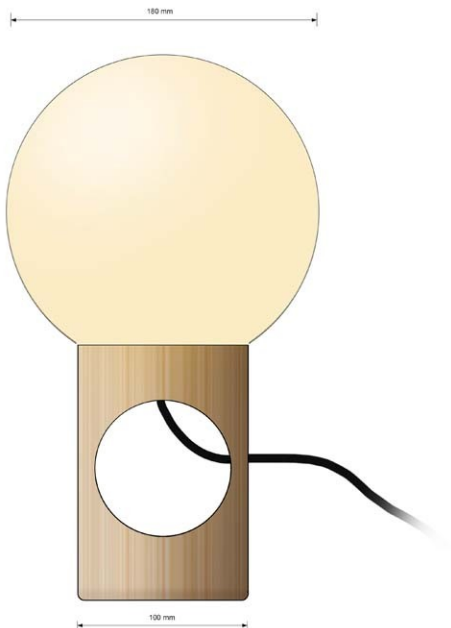

CEILING LAMP IN METAL / GLASS (PLASTIC)

CEILING

CEILING

MATERIAL METAL / GLASS

MATERIAL GLASS GLOBES

TABLE / WINDOW LAMP

TABLE / WINDOW LAMP

TABLE / WINDOW LAMP

LAMP IN CAST METAL

LAMP IN CAST METAL

TABLE LAMP
2023-01-29
MAGNUS LOFGREN DESIGNS
Design: Magnus Lofgren
Copyright

LAMP IN CAST METAL

GLASS LAMP WITH METAL RING

LAMP IN METAL WITH GLASS

MATERIAL METAL

BOTTOM VIEW

MATERIAL GLASS

BOTTOM VIEW

WOODEN VENEER CYLINDER
INSIDE LAMP

PLASTIC CYLINDER INSIDE LAMP

LAMP IN GLASS / METAL MATERIAL

LAMP IN GLASS / WOOD MATERIAL

LAMP IN GLASS / METAL MATERIAL

MATERIAL METAL

MATERIAL METAL

BOOTTOM VIEW

BOOTTOM VIEW

MATERIAL: GLASS

MATERIAL GLASS / METAL

SCALE 1:2

MATERIAL GLASS / METAL

SCALE 1:2