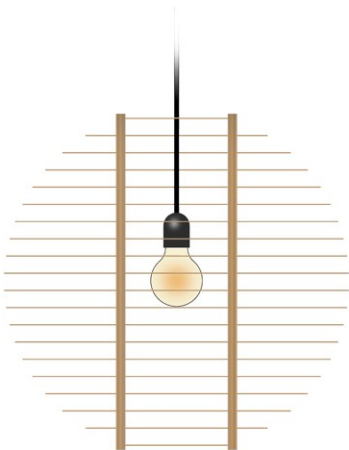

CEILING LAMP IN METAL / GLASS (PLASTIC)

CEILING

CEILING

MATERIAL METAL / GLASS

MATERIAL GLASS GLOBES

TABLE / WINDOW LAMP

TABLE / WINDOW LAMP

TABLE / WINDOW LAMP

LAMP IN CAST METAL

LAMP IN CAST METAL

TABLE LAMP
2023-01-29
MAGNUS LOFGREN DESIGNS
Design: Magnus Lofgren
Copyright

LAMP IN CAST METAL

GLASS LAMP WITH METAL RING

LAMP IN METAL WITH GLASS

MATERIAL METAL

BOTTOM VIEW

MATERIAL GLASS

BOTTOM VIEW

WOODEN VENEER CYLINDER
INSIDE LAMP

PLASTIC CYLINDER INSIDE LAMP

LAMP IN GLASS / METAL MATERIAL

LAMP IN GLASS / WOOD MATERIAL

LAMP IN GLASS / METAL MATERIAL

MATERIAL METAL

MATERIAL METAL

BOOTTOM VIEW

BOOTTOM VIEW

MATERIAL: GLASS

MATERIAL GLASS / METAL

SCALE 1:2

MATERIAL GLASS / METAL

SCALE 1:2