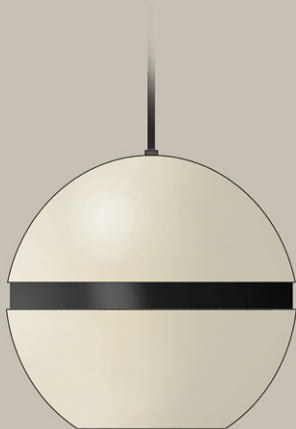

WHITE / OPAL GLASS DISC

FLOOR LAMP IN METAL

LAMP IN METAL / WOOD

LAMP IN METAL / WOOD

MATERIAL GLASS / METAL

MATERIAL CAST METAL

BED LAMPS

WALL OUTDOOR LAMP

CEILING LAMP IN METAL / GLASS (PLASTIC)

CEILING

CEILING

MATERIAL METAL / GLASS

MATERIAL GLASS GLOBES

TABLE / WINDOW LAMP

TABLE / WINDOW LAMP

TABLE / WINDOW LAMP

LAMP IN CAST METAL

LAMP IN CAST METAL

TABLE LAMP
2023-01-29
MAGNUS LOFGREN DESIGNS
Design: Magnus Lofgren
Copyright

LAMP IN CAST METAL

GLASS LAMP WITH METAL RING

LAMP IN METAL WITH GLASS

MATERIAL METAL

BOTTOM VIEW

MATERIAL GLASS

BOTTOM VIEW

WOODEN VENEER CYLINDER
INSIDE LAMP

PLASTIC CYLINDER INSIDE LAMP

LAMP IN GLASS / METAL MATERIAL

LAMP IN GLASS / WOOD MATERIAL

LAMP IN GLASS / METAL MATERIAL

MATERIAL METAL