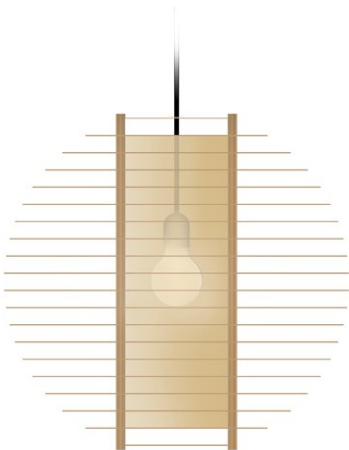

CEILING LAMP IN METAL / GLASS (PLASTIC)

CEILING

CEILING

MATERIAL METAL / GLASS

MATERIAL GLASS GLOBES

TABLE / WINDOW LAMP

TABLE / WINDOW LAMP

TABLE / WINDOW LAMP

LAMP IN CAST METAL

LAMP IN CAST METAL

TABLE LAMP
2023-01-29
MAGNUS LOFGREN DESIGNS
Design: Magnus Lofgren
Copyright

LAMP IN CAST METAL

GLASS LAMP WITH METAL RING

LAMP IN METAL WITH GLASS

MATERIAL METAL

BOTTOM VIEW

MATERIAL GLASS

BOTTOM VIEW

WOODEN VENEER CYLINDER
INSIDE LAMP

PLASTIC CYLINDER INSIDE LAMP

LAMP IN GLASS / METAL MATERIAL

LAMP IN GLASS / WOOD MATERIAL

LAMP IN GLASS / METAL MATERIAL

MATERIAL METAL

MATERIAL METAL

BOOTTOM VIEW

BOOTTOM VIEW

MATERIAL: GLASS

MATERIAL GLASS / METAL

SCALE 1:2

MATERIAL GLASS / METAL

SCALE 1:2