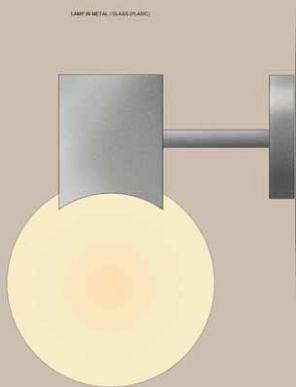

BOOTTOM VIEW

BOOTTOM VIEW

BOOTTOM VIEW

LAMP IN GLASS MEDIUM MODEL

LAMP IN GLASS MEDIUM MODEL

LAMP IN WHITE GLASS / METAL

LAMP IN WHITE GLASS

LAMP IN WHITE GLASS / METAL

LAMP IN GLASS MEDIUM MODEL

LAMP IN GLASS MEDIUM MODEL

LAMP IN GLASS MEDIUM MODEL

METAL MODEL

240 mm

Welcome to the MLD archive
for product developers.

This slideshow contains outdoor lamps.

© MLD Studio

Click, swipe or scroll to start slideshow.

OUTDOOR LAMP

MATERIAL METAL

OUTDOOR LAMP

MATERIAL METAL

OUTDOOR LAMP

243 mm

MATERIAL METAL

LAMP IN METAL / GLASS (PLASTIC)

INTERNAL METAL / GLASS (PLASTIC)

LAMP IN METAL / GLASS / PLASTIC

MATERIAL METAL / GLASS / PLASTIC

LAMP IN METAL / GLASS / PLASTIC

MATERIAL METAL / GLASS / PLASTIC

LAMP IN METAL / GLASS (PLASTIC)