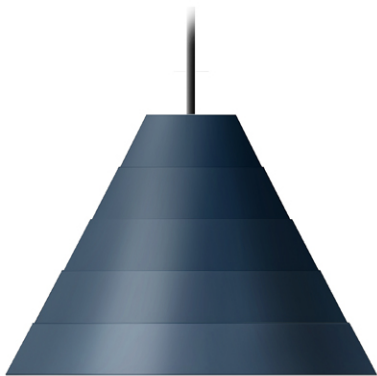

LAMP SHADE

MATERIAL METAL