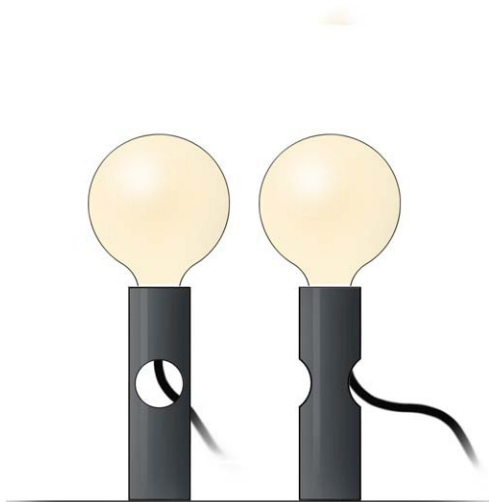

CEILING LAMP IN METAL / GLASS (PLASTIC)

CEILING

CEILING

MATERIAL METAL / GLASS

MATERIAL GLASS GLOBES

TABLE / WINDOW LAMP

TABLE / WINDOW LAMP

TABLE / WINDOW LAMP

LAMP IN CAST METAL

LAMP IN CAST METAL

TABLE LAMP
2023-01-29
MAGNUS LOFGREN DESIGNS
Design: Magnus Lofgren
Copyright

LAMP IN CAST METAL

GLASS LAMP WITH METAL RING

LAMP IN METAL WITH GLASS

MATERIAL METAL

BOTTOM VIEW

MATERIAL GLASS

BOTTOM VIEW

WOODEN VENEER CYLINDER
INSIDE LAMP

PLASTIC CYLINDER INSIDE LAMP

LAMP IN GLASS / METAL MATERIAL

LAMP IN GLASS / WOOD MATERIAL

LAMP IN GLASS / METAL MATERIAL

MATERIAL METAL

MATERIAL METAL

BOOTTOM VIEW

BOOTTOM VIEW

MATERIAL: GLASS

MATERIAL GLASS / METAL

SCALE 1:2

MATERIAL GLASS / METAL

SCALE 1:2