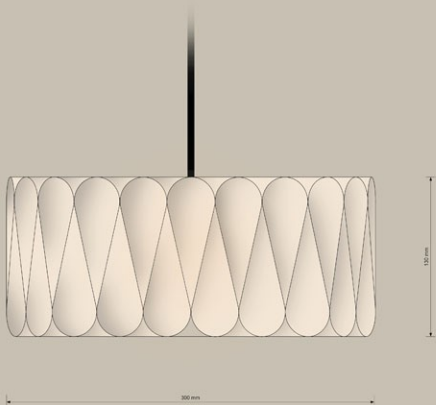

MATERIAL GLASS

BOTTOM VIEW

TABLE LAMP IN METAL MATERIAL

TABLE LAMP IN METAL MATERIAL

WALL MODEL SCALE 1:2

SCALE 1:2

SCALE 1:2

TABLE LAMP IN METAL MATERIAL

LAMP IN GLASS SMALL MODEL

LAMP IN WOOD / GLASS (PLASTIC)

MATERIAL: WOOD / GLASS (PLASTIC)

MATERIAL: METAL // GLASS

LAMP IN METAL / PAPER (PLASTIC)

MATERIAL PAPER / PLASTIC 0.5 - 1.00 mm

LAMP IN METAL / PAPER (PLASTIC)

STAND IN METAL MATERIAL

MATERIAL: PLEATED PAPER / PLASTIC

CEILING LAMPS

TABLE / FLOOR LAMPS

PENDANT LAMP IN PAPER (PLASTIC)

BOTTOM VIEW

Alternative sizes: 300, 400, 500 mm

LAMP LED HANGING FROM CEILING