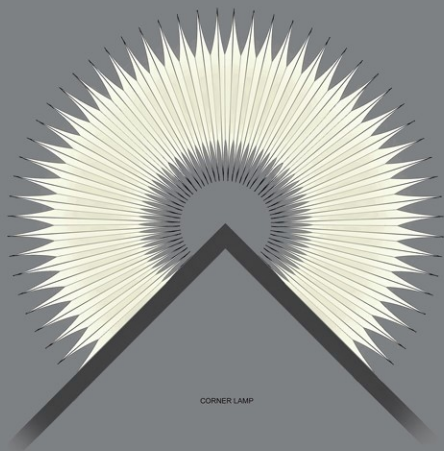

MATERIAL GLASS

BOTTOM VIEW

TABLE LAMP IN METAL MATERIAL

TABLE LAMP IN METAL MATERIAL

WALL MODEL SCALE 1:2

SCALE 1:2

SCALE 1:2

TABLE LAMP IN METAL MATERIAL

MATERIAL WOOD

PENDANT LAMP WITH 10 PLATES

TOP VIEW

Illustration made with 3ds max 2016 and Vray 3.00.00

CORNER LAMP

TABLE LAMP

www.magnusluten.com

CORNER LAMP