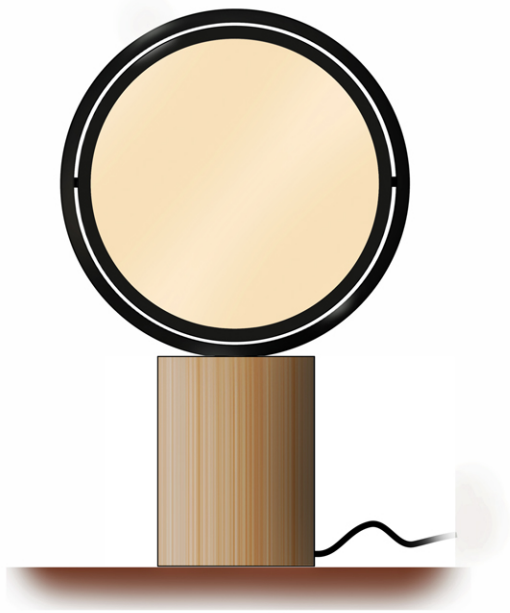

WHITE / OPAL GLASS DISC

FLOOR LAMP IN METAL

LAMP IN METAL / WOOD

LAMP IN METAL / WOOD

MATERIAL GLASS / METAL

MATERIAL CAST METAL

BED LAMPS

WALL OUTDOOR LAMP

CEILING LAMP IN METAL / GLASS (PLASTIC)

CEILING

CEILING

MATERIAL METAL / GLASS

MATERIAL GLASS GLOBES

TABLE / WINDOW LAMP

TABLE / WINDOW LAMP

TABLE / WINDOW LAMP