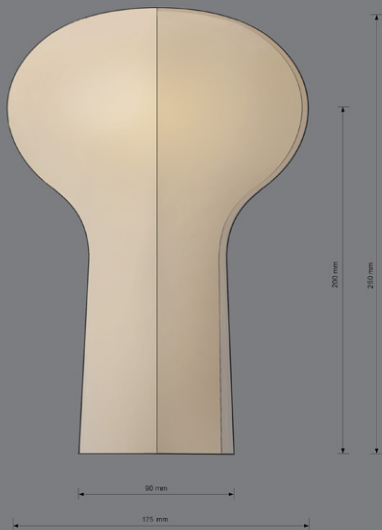

LAMP IN METAL / WOOD

MATERIAL WOOD / GLASS

LAMP IN GLASS / METAL MATERIAL

LAMP IN GLASS / METAL MATERIAL

LAMP IN GLASS / METAL MATERIAL

MATERIAL: PLEATED PAPER, PLASTIC, METAL

MATERIAL: PLEATED PAPER, PLASTIC, METAL

MATERIAL GLASS / METAL THREAD

MATERIAL GLASS / METAL

MATERIAL GLASS / METAL

MATERIAL GLASS / METAL

FRONT VIEW

MATERIAL GLASS

BOTTOM VIEW

FRONT VIEW

MATERIAL GLASS

BOTTOM VIEW

TABLE LAMP IN METAL MATERIAL

TABLE LAMP IN METAL MATERIAL

WALL MODEL SCALE 1:2

SCALE 1:2

SCALE 1:2

TABLE LAMP IN METAL MATERIAL

LAMP IN GLASS SMALL MODEL

LAMP IN WOOD / GLASS (PLASTIC)

MATERIAL: WOOD / GLASS (PLASTIC)

MATERIAL: METAL // GLASS

LAMP IN METAL / PAPER (PLASTIC)

MATERIAL PAPER / PLASTIC 0.5 - 1.00 mm

LAMP IN METAL / PAPER (PLASTIC)