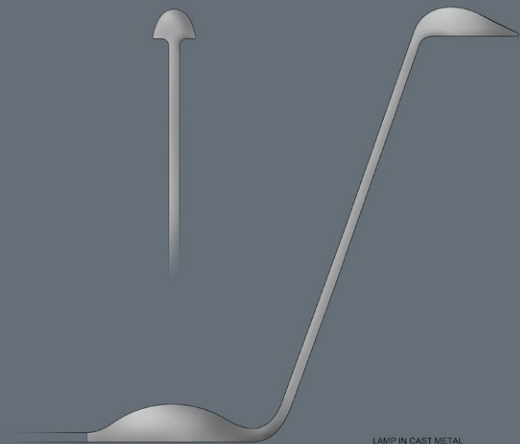

TABLE LAMP
2015-03-24
MAGNUS LOFGREN DESIGNS
Design: Magnus Lofgren
Copyright