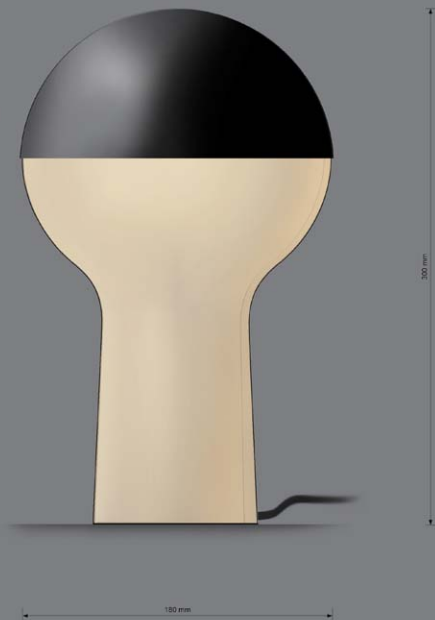

MATERIAL METAL

BOOTTOM VIEW

BOOTTOM VIEW

MATERIAL: GLASS

MATERIAL GLASS / METAL

SCALE 1:2

MATERIAL GLASS / METAL

SCALE 1:2

BOOTTOM VIEW

BOOTTOM VIEW

BOOTTOM VIEW

LAMP IN GLASS MEDIUM MODEL

LAMP IN GLASS MEDIUM MODEL

LAMP IN WHITE GLASS / METAL

LAMP IN WHITE GLASS

LAMP IN WHITE GLASS / METAL

LAMP IN GLASS MEDIUM MODEL

LAMP IN GLASS MEDIUM MODEL

LAMP IN GLASS MEDIUM MODEL

METAL MODEL

240 mm

Welcome to the MLD archive
for product developers.

This slideshow contains outdoor lamps.

© MLD Studio

Click, swipe or scroll to start slideshow.

OUTDOOR LAMP

MATERIAL METAL

OUTDOOR LAMP

MATERIAL METAL

OUTDOOR LAMP

243 mm

MATERIAL METAL