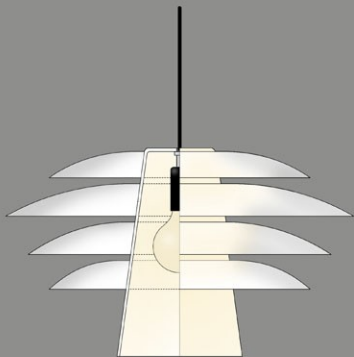

MATERIAL GLASS

BOTTOM VIEW

WOODEN VENEER CYLINDER
INSIDE LAMP

PLASTIC CYLINDER INSIDE LAMP

LAMP IN GLASS / METAL MATERIAL

LAMP IN GLASS / WOOD MATERIAL

LAMP IN GLASS / METAL MATERIAL

MATERIAL METAL

MATERIAL METAL

BOOTTOM VIEW

BOOTTOM VIEW

MATERIAL: GLASS

MATERIAL GLASS / METAL

SCALE 1:2

MATERIAL GLASS / METAL

SCALE 1:2

BOOTTOM VIEW

BOOTTOM VIEW

BOOTTOM VIEW

LAMP IN GLASS MEDIUM MODEL

LAMP IN GLASS MEDIUM MODEL

LAMP IN WHITE GLASS / METAL

LAMP IN WHITE GLASS

LAMP IN WHITE GLASS / METAL