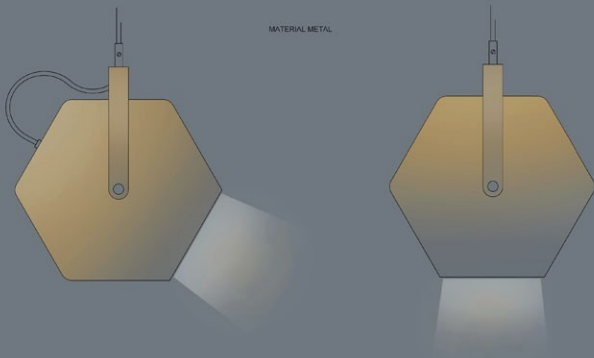

MATERIAL GLASS

BOTTOM VIEW

TABLE LAMP IN METAL MATERIAL

TABLE LAMP IN METAL MATERIAL

WALL MODEL SCALE 1:2

SCALE 1:2

SCALE 1:2

TABLE LAMP IN METAL MATERIAL

BOTTOM VIEW

Alternative sizes 230, 260, 320 mm.

MATERIAL PLASTIC / METAL

MATERIAL PLASTIC / METAL

MATERIAL GLASS / METAL

MATERIAL GLASS / METAL

MATERIAL METAL

TABLE LAMP
2015-03-24
MAGNUS LOFGREN DESIGNS
Design: Magnus Lofgren
Copyright