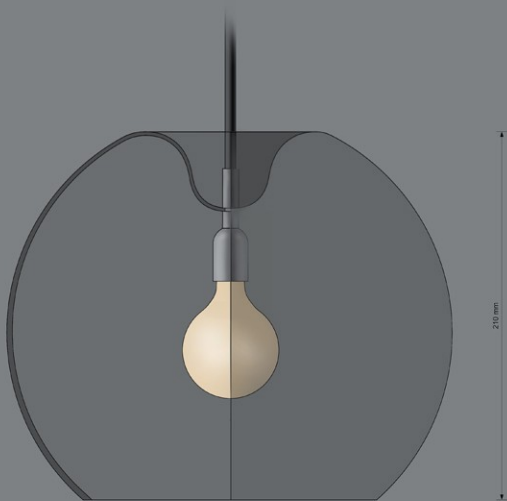

LAMP IN METAL / WOOD

MATERIAL WOOD / GLASS

LAMP IN GLASS / METAL MATERIAL

LAMP IN GLASS / METAL MATERIAL

LAMP IN GLASS / METAL MATERIAL

MATERIAL: PLEATED PAPER, PLASTIC, METAL

MATERIAL: PLEATED PAPER, PLASTIC, METAL

MATERIAL GLASS / METAL THREAD

MATERIAL GLASS / METAL

MATERIAL GLASS / METAL

MATERIAL GLASS / METAL

FRONT VIEW

MATERIAL GLASS

BOTTOM VIEW

FRONT VIEW

MATERIAL GLASS

BOTTOM VIEW

TABLE LAMP IN METAL MATERIAL

TABLE LAMP IN METAL MATERIAL

WALL MODEL SCALE 1:2

SCALE 1:2

SCALE 1:2

TABLE LAMP IN METAL MATERIAL

LAMP IN GLASS SMALL MODEL

LAMP IN WOOD / GLASS (PLASTIC)

MATERIAL: WOOD / GLASS (PLASTIC)

MATERIAL: METAL // GLASS

LAMP IN METAL / PAPER (PLASTIC)

MATERIAL PAPER / PLASTIC 0.5 - 1.00 mm

LAMP IN METAL / PAPER (PLASTIC)