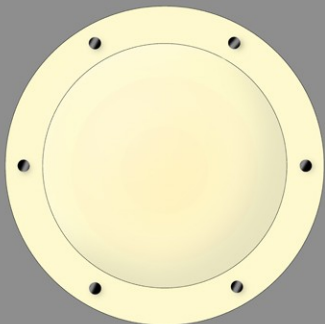

MATERIAL GLASS

BOTTOM VIEW

WOODEN VENEER CYLINDER
INSIDE LAMP

PLASTIC CYLINDER INSIDE LAMP

LAMP IN GLASS / METAL MATERIAL

LAMP IN GLASS / WOOD MATERIAL

LAMP IN GLASS / METAL MATERIAL

MATERIAL METAL

MATERIAL METAL

BOOTTOM VIEW

BOOTTOM VIEW

MATERIAL: GLASS

MATERIAL GLASS / METAL

SCALE 1:2

MATERIAL GLASS / METAL

SCALE 1:2

BOOTTOM VIEW

BOOTTOM VIEW

BOOTTOM VIEW

LAMP IN GLASS MEDIUM MODEL

LAMP IN GLASS MEDIUM MODEL

LAMP IN WHITE GLASS / METAL

LAMP IN WHITE GLASS

LAMP IN WHITE GLASS / METAL