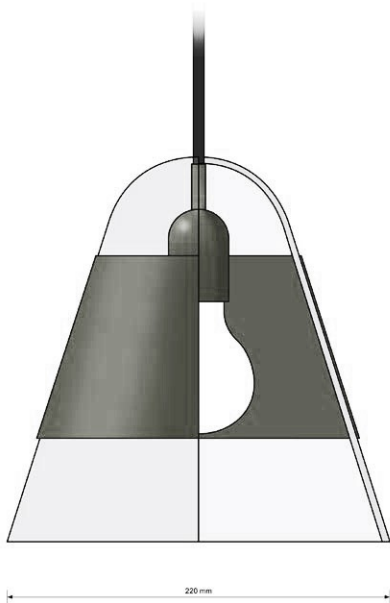

LAMP IN METAL / WOOD

MATERIAL WOOD / GLASS

LAMP IN GLASS / METAL MATERIAL

LAMP IN GLASS / METAL MATERIAL

LAMP IN GLASS / METAL MATERIAL

MATERIAL: PLEATED PAPER, PLASTIC, METAL

MATERIAL: PLEATED PAPER, PLASTIC, METAL

MATERIAL GLASS / METAL THREAD

MATERIAL GLASS / METAL

MATERIAL GLASS / METAL

MATERIAL GLASS / METAL

FRONT VIEW

MATERIAL GLASS

BOTTOM VIEW

FRONT VIEW

MATERIAL GLASS

BOTTOM VIEW

TABLE LAMP IN METAL MATERIAL

TABLE LAMP IN METAL MATERIAL

WALL MODEL SCALE 1:2

SCALE 1:2

SCALE 1:2

TABLE LAMP IN METAL MATERIAL

LAMP IN GLASS SMALL MODEL

LAMP IN WOOD / GLASS (PLASTIC)

MATERIAL: WOOD / GLASS (PLASTIC)

MATERIAL: METAL // GLASS

LAMP IN METAL / PAPER (PLASTIC)

MATERIAL PAPER / PLASTIC 0.5 - 1.00 mm

LAMP IN METAL / PAPER (PLASTIC)