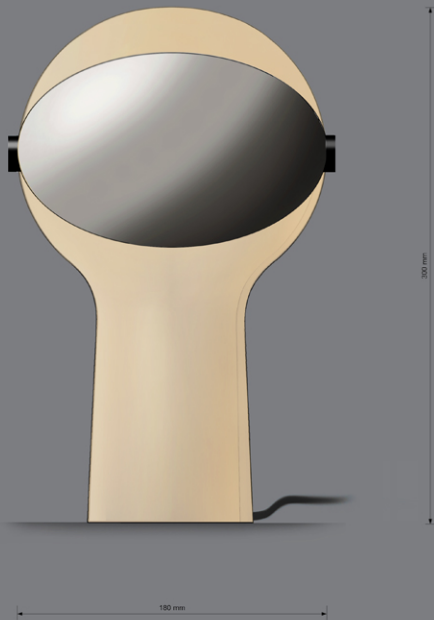

MATERIAL GLASS

BOTTOM VIEW

WOODEN VENEER CYLINDER
INSIDE LAMP

PLASTIC CYLINDER INSIDE LAMP

LAMP IN GLASS / METAL MATERIAL

LAMP IN GLASS / WOOD MATERIAL

LAMP IN GLASS / METAL MATERIAL

MATERIAL METAL

MATERIAL METAL

BOOTTOM VIEW

BOOTTOM VIEW

MATERIAL: GLASS

MATERIAL GLASS / METAL

SCALE 1:2

MATERIAL GLASS / METAL

SCALE 1:2

BOOTTOM VIEW

BOOTTOM VIEW

BOOTTOM VIEW

LAMP IN GLASS MEDIUM MODEL

LAMP IN GLASS MEDIUM MODEL

LAMP IN WHITE GLASS / METAL

LAMP IN WHITE GLASS

LAMP IN WHITE GLASS / METAL

LAMP IN GLASS MEDIUM MODEL

LAMP IN GLASS MEDIUM MODEL

LAMP IN GLASS MEDIUM MODEL

METAL MODEL

240 mm

Welcome to the MLD archive
for product developers.

This slideshow contains outdoor lamps.

© MLD Studio