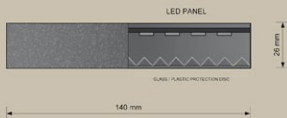

WALL OUTDOOR LAMP

LED PANEL

GLASS / PLASTIC PROTECTION GRID

WALL OUTDOOR LAMP

CEILING LAMP IN METAL / PLASTIC

LED PANEL

LAMP IN METAL / PLASTIC

LAMP IN METAL / PLASTIC