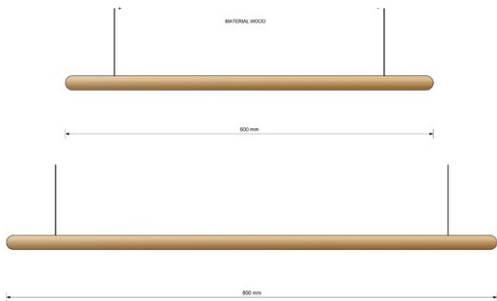

LAMP LED HANGING FROM CEILING

MATERIAL WOOD