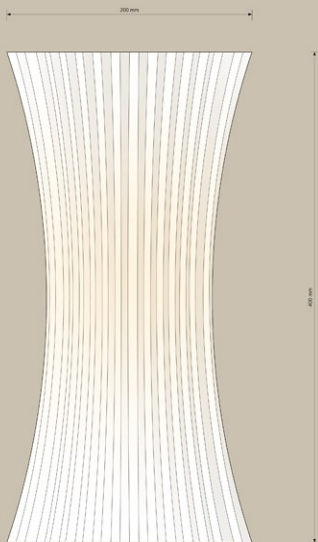

MATERIAL: PLEATED PAPER / PLASTIC