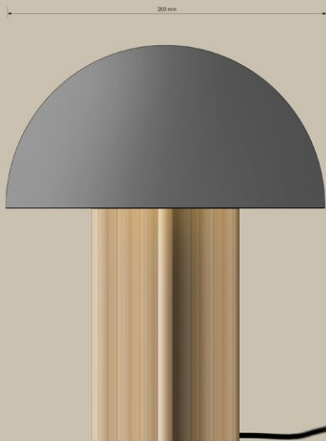

MATERIAL GLASS

BOTTOM VIEW

TABLE LAMP IN METAL MATERIAL

TABLE LAMP IN METAL MATERIAL

WALL MODEL SCALE 1:2

SCALE 1:2

SCALE 1:2

TABLE LAMP IN METAL MATERIAL

LAMP IN GLASS SMALL MODEL

LAMP IN WOOD / GLASS (PLASTIC)

MATERIAL: WOOD / GLASS (PLASTIC)

MATERIAL: METAL // GLASS

LAMP IN METAL / PAPER (PLASTIC)

MATERIAL PAPER / PLASTIC 0.5 - 1.00 mm

LAMP IN METAL / PAPER (PLASTIC)

WHITE / OPAL GLASS DISC

FLOOR LAMP IN METAL

LAMP IN METAL / WOOD

LAMP IN METAL / WOOD

MATERIAL GLASS / METAL

MATERIAL CAST METAL

BED LAMPS

WALL OUTDOOR LAMP

CEILING LAMP IN METAL / GLASS (PLASTIC)

CEILING

CEILING

MATERIAL METAL / GLASS

MATERIAL GLASS GLOBES

TABLE / WINDOW LAMP

TABLE / WINDOW LAMP

TABLE / WINDOW LAMP