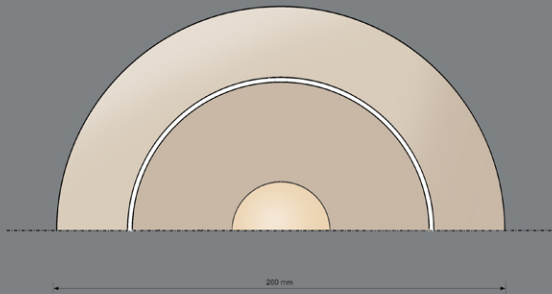

MATERIAL GLASS