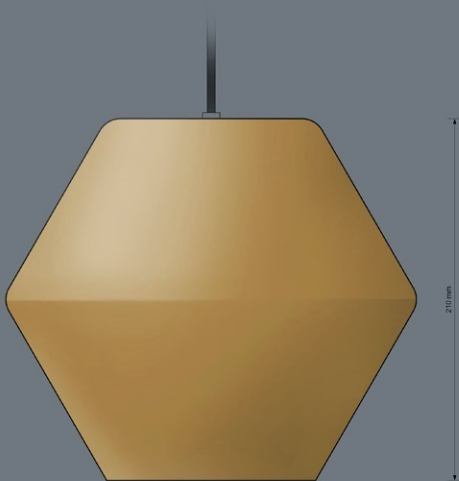

MATERIAL GLASS

BOTTOM VIEW

TABLE LAMP IN METAL MATERIAL

TABLE LAMP IN METAL MATERIAL

WALL MODEL SCALE 1:2

SCALE 1:2

SCALE 1:2

TABLE LAMP IN METAL MATERIAL

BOTTOM VIEW

Alternative sizes 230, 260, 320 mm.

MATERIAL PLASTIC / METAL

MATERIAL PLASTIC / METAL

MATERIAL GLASS / METAL

MATERIAL GLASS / METAL

MATERIAL METAL

TABLE LAMP
2015-03-24
MAGNUS LOFGREN DESIGNS
Design: Magnus Lofgren
Copyright