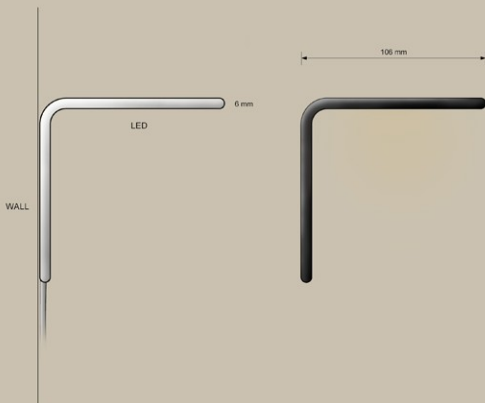

WHITE / OPAL GLASS DISC

FLOOR LAMP IN METAL

LAMP IN METAL / WOOD

LAMP IN METAL / WOOD

MATERIAL GLASS / METAL

MATERIAL CAST METAL

BED LAMPS

WALL OUTDOOR LAMP

CEILING LAMP IN METAL / GLASS (PLASTIC)

CEILING

CEILING

MATERIAL METAL / GLASS

MATERIAL GLASS GLOBES

TABLE / WINDOW LAMP

TABLE / WINDOW LAMP

TABLE / WINDOW LAMP