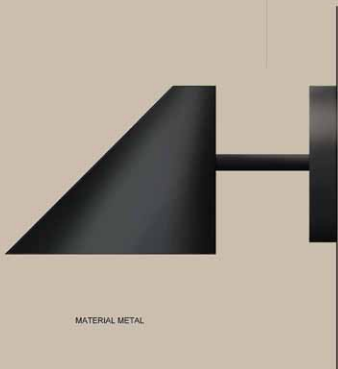

WALL OUTDOOR LAMP

LED PANEL

GLASS / PLASTIC PROTECTION GRID

WALL OUTDOOR LAMP

CEILING LAMP IN METAL / PLASTIC

LED PANEL

LAMP IN METAL / PLASTIC

LAMP IN METAL / PLASTIC

260 mm

LED PANEL

260 mm

10 mm

OUTDOOR LAMP

MATERIAL METAL

MATERIAL METAL

Thank you for looking.