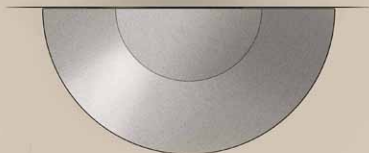

Click, swipe or scroll to start slideshow.

OUTDOOR LAMP

MATERIAL METAL

OUTDOOR LAMP

MATERIAL METAL

OUTDOOR LAMP

243 mm

MATERIAL METAL