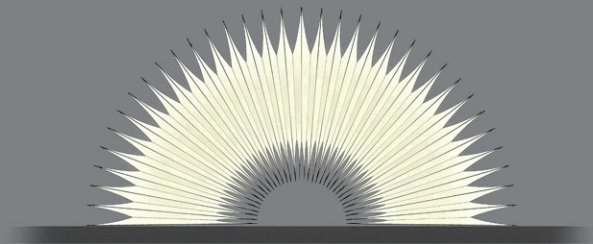

TABLE LAMP

www.magnusluten.com