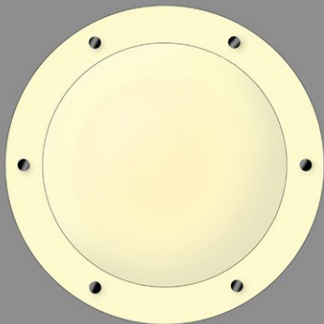

CEILING LAMP IN METAL / GLASS (PLASTIC)

CEILING

CEILING

MATERIAL METAL / GLASS

MATERIAL GLASS GLOBES

TABLE / WINDOW LAMP

TABLE / WINDOW LAMP

TABLE / WINDOW LAMP

LAMP IN CAST METAL

LAMP IN CAST METAL

TABLE LAMP
2023-01-29
MAGNUS LOFGREN DESIGNS
Design: Magnus Lofgren
Copyright

LAMP IN CAST METAL

GLASS LAMP WITH METAL RING

LAMP IN METAL WITH GLASS

MATERIAL METAL

BOTTOM VIEW

MATERIAL GLASS

BOTTOM VIEW

WOODEN VENEER CYLINDER
INSIDE LAMP

PLASTIC CYLINDER INSIDE LAMP

LAMP IN GLASS / METAL MATERIAL

LAMP IN GLASS / WOOD MATERIAL

LAMP IN GLASS / METAL MATERIAL

MATERIAL METAL

MATERIAL METAL

BOOTTOM VIEW

BOOTTOM VIEW

MATERIAL: GLASS

MATERIAL GLASS / METAL

SCALE 1:2

MATERIAL GLASS / METAL

SCALE 1:2