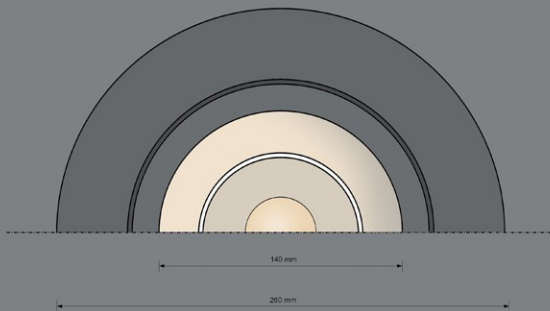

MATERIAL GLASS / METAL THREAD

MATERIAL GLASS / METAL

MATERIAL GLASS / METAL

MATERIAL GLASS / METAL

FRONT VIEW

MATERIAL GLASS

BOTTOM VIEW

FRONT VIEW

MATERIAL GLASS

BOTTOM VIEW

TABLE LAMP IN METAL MATERIAL

TABLE LAMP IN METAL MATERIAL

WALL MODEL SCALE 1:2

SCALE 1:2

SCALE 1:2

TABLE LAMP IN METAL MATERIAL