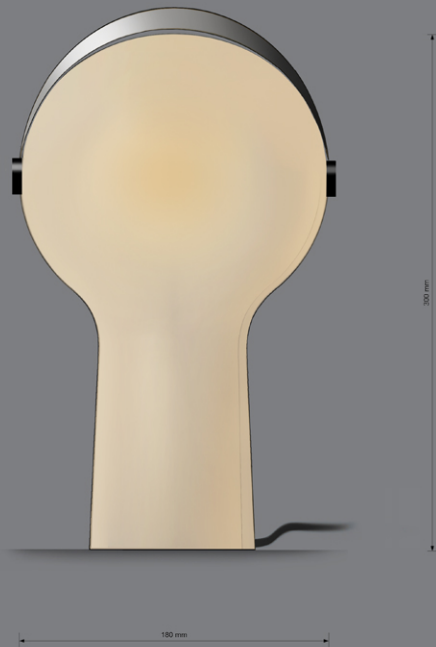

MATERIAL GLASS

BOTTOM VIEW

WOODEN VENEER CYLINDER
INSIDE LAMP

PLASTIC CYLINDER INSIDE LAMP

LAMP IN GLASS / METAL MATERIAL

LAMP IN GLASS / WOOD MATERIAL

LAMP IN GLASS / METAL MATERIAL

MATERIAL METAL

MATERIAL METAL

BOOTTOM VIEW

BOOTTOM VIEW

MATERIAL: GLASS

MATERIAL GLASS / METAL

SCALE 1:2

MATERIAL GLASS / METAL

SCALE 1:2

BOOTTOM VIEW

BOOTTOM VIEW

BOOTTOM VIEW

LAMP IN GLASS MEDIUM MODEL

LAMP IN GLASS MEDIUM MODEL

LAMP IN WHITE GLASS / METAL

LAMP IN WHITE GLASS

LAMP IN WHITE GLASS / METAL

LAMP IN GLASS MEDIUM MODEL

LAMP IN GLASS MEDIUM MODEL

LAMP IN GLASS MEDIUM MODEL

METAL MODEL

240 mm

Welcome to the MLD archive
for product developers.

This slideshow contains outdoor lamps.

© MLD Studio