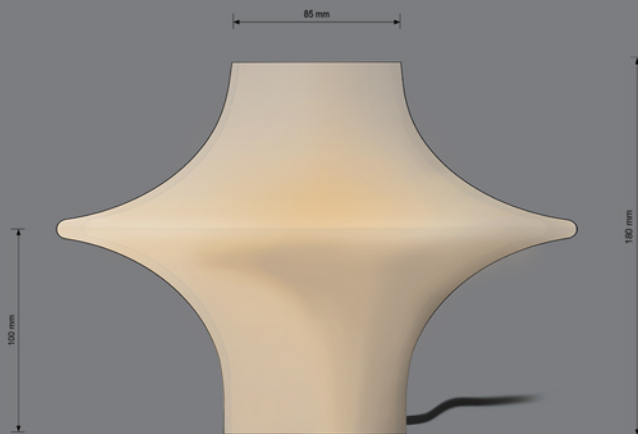

CEILING LAMP IN METAL / GLASS (PLASTIC)

CEILING

CEILING

MATERIAL METAL / GLASS

MATERIAL GLASS GLOBES

TABLE / WINDOW LAMP

TABLE / WINDOW LAMP

TABLE / WINDOW LAMP