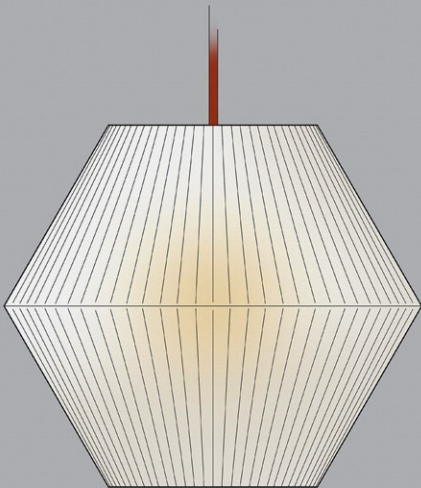

LAMP IN METAL / WOOD

MATERIAL WOOD / GLASS

LAMP IN GLASS / METAL MATERIAL

LAMP IN GLASS / METAL MATERIAL

LAMP IN GLASS / METAL MATERIAL

MATERIAL: PLEATED PAPER, PLASTIC, METAL

MATERIAL: PLEATED PAPER, PLASTIC, METAL

MATERIAL GLASS

BOTTOM VIEW

TABLE LAMP IN METAL MATERIAL

TABLE LAMP IN METAL MATERIAL

WALL MODEL SCALE 1:2

SCALE 1:2

SCALE 1:2

TABLE LAMP IN METAL MATERIAL

LAMP IN GLASS SMALL MODEL

LAMP IN WOOD / GLASS (PLASTIC)

MATERIAL: WOOD / GLASS (PLASTIC)

MATERIAL: METAL // GLASS

LAMP IN METAL / PAPER (PLASTIC)

MATERIAL PAPER / PLASTIC 0.5 - 1.00 mm

LAMP IN METAL / PAPER (PLASTIC)

MATERIAL PAPER / PLASTIC 0.5 - 1.00 mm

LAMP IN PLEATED PAPER / PLASTIC

LAMP IS MADE FROM PAPER / PLASTIC CYLINDER

LAMP IN PLEATED PAPER / PLASTIC

LAMP IN PAPER / PLASTIC

STAND IN METAL MATERIAL

LAMP IN PAPER / PLASTIC