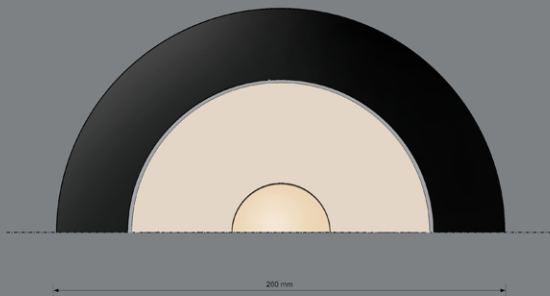

LAMP IN CAST METAL

LAMP IN CAST METAL

TABLE LAMP
2023-01-29
MAGNUS LOFGREN DESIGNS
Design: Magnus Lofgren
Copyright

LAMP IN CAST METAL

GLASS LAMP WITH METAL RING

LAMP IN METAL WITH GLASS

MATERIAL METAL

BOTTOM VIEW