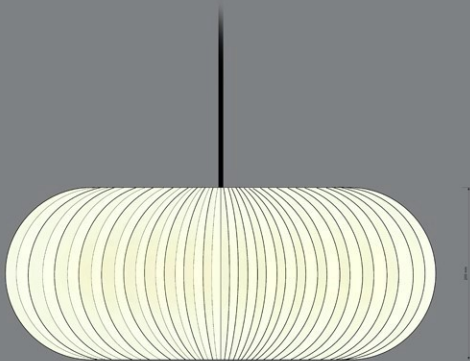

PENDANT LAMP WITH 10 PLATES