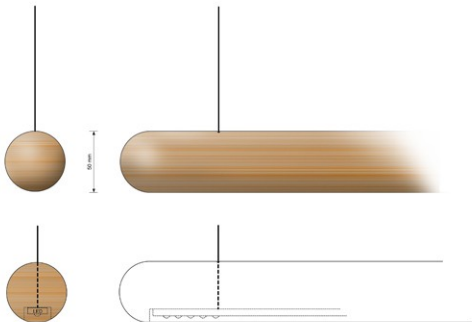

MATERIAL GLASS

BOTTOM VIEW

TABLE LAMP IN METAL MATERIAL

TABLE LAMP IN METAL MATERIAL

WALL MODEL SCALE 1:2

SCALE 1:2

SCALE 1:2

TABLE LAMP IN METAL MATERIAL

STAND IN METAL MATERIAL

MATERIAL: PLEATED PAPER / PLASTIC

CEILING LAMPS

TABLE / FLOOR LAMPS

PENDANT LAMP IN PAPER (PLASTIC)

BOTTOM VIEW

Alternative sizes: 300, 400, 500 mm

LAMP LED HANGING FROM CEILING