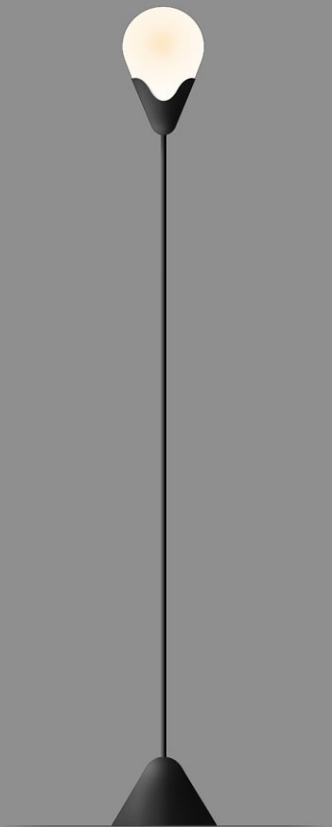

MATERIAL GLASS

BOTTOM VIEW

TABLE LAMP IN METAL MATERIAL

TABLE LAMP IN METAL MATERIAL

WALL MODEL SCALE 1:2

SCALE 1:2

SCALE 1:2

TABLE LAMP IN METAL MATERIAL

WHITE / OPAL GLASS DISC

FLOOR LAMP IN METAL

LAMP IN METAL / WOOD

LAMP IN METAL / WOOD

MATERIAL GLASS / METAL

MATERIAL CAST METAL

BED LAMPS

WALL OUTDOOR LAMP

CEILING LAMP IN METAL / GLASS (PLASTIC)

CEILING

CEILING

MATERIAL METAL / GLASS

MATERIAL GLASS GLOBES

TABLE / WINDOW LAMP

TABLE / WINDOW LAMP

TABLE / WINDOW LAMP

TABLE / WINDOW LAMP

TABLE / WINDOW LAMP

TABLE / WINDOW LAMP

PENDANT LED LAMP

MATERIAL METAL

PENDANT LED LAMP

MATERIAL METAL

TABLE LAMP
2023-01-29
MAGNUS LOFGREN DESIGNS
Design: Magnus Lofgren
Copyright