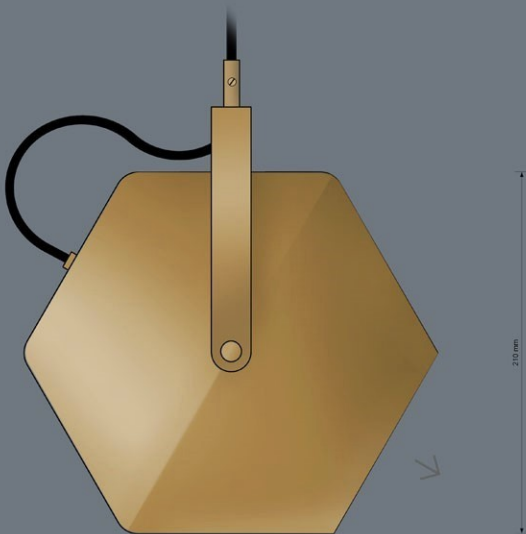

MATERIAL GLASS

BOTTOM VIEW

TABLE LAMP IN METAL MATERIAL

TABLE LAMP IN METAL MATERIAL

WALL MODEL SCALE 1:2

SCALE 1:2

SCALE 1:2

TABLE LAMP IN METAL MATERIAL

BOTTOM VIEW

Alternative sizes 230, 260, 320 mm.

MATERIAL PLASTIC / METAL

MATERIAL PLASTIC / METAL

MATERIAL GLASS / METAL

MATERIAL GLASS / METAL

MATERIAL METAL

TABLE LAMP
2015-03-24
MAGNUS LOFGREN DESIGNS
Design: Magnus Lofgren
Copyright