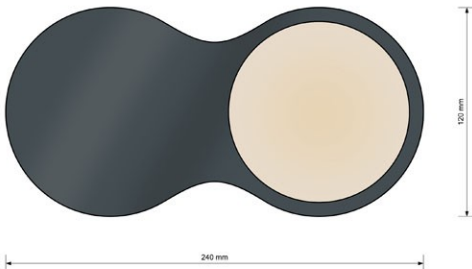

CEILING LAMP IN METAL / GLASS (PLASTIC)

CEILING

CEILING