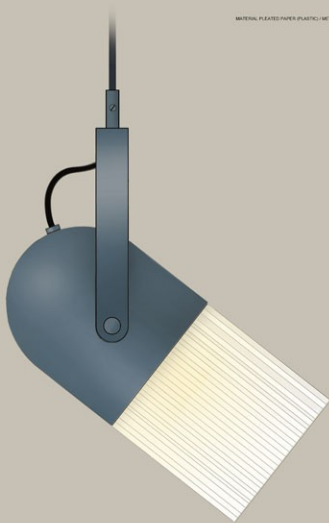

LAMP IN METAL / WOOD

MATERIAL WOOD / GLASS

LAMP IN GLASS / METAL MATERIAL

LAMP IN GLASS / METAL MATERIAL

LAMP IN GLASS / METAL MATERIAL

MATERIAL: PLEATED PAPER, PLASTIC, METAL

MATERIAL: PLEATED PAPER, PLASTIC, METAL

MATERIAL GLASS / METAL THREAD

MATERIAL GLASS / METAL

MATERIAL GLASS / METAL

MATERIAL GLASS / METAL

FRONT VIEW

MATERIAL GLASS

BOTTOM VIEW

FRONT VIEW

MATERIAL GLASS

BOTTOM VIEW

TABLE LAMP IN METAL MATERIAL

TABLE LAMP IN METAL MATERIAL

WALL MODEL SCALE 1:2

SCALE 1:2

SCALE 1:2

TABLE LAMP IN METAL MATERIAL

LAMP IN GLASS SMALL MODEL

LAMP IN WOOD / GLASS (PLASTIC)

MATERIAL: WOOD / GLASS (PLASTIC)

MATERIAL: METAL // GLASS

LAMP IN METAL / PAPER (PLASTIC)

MATERIAL PAPER / PLASTIC 0.5 - 1.00 mm

LAMP IN METAL / PAPER (PLASTIC)