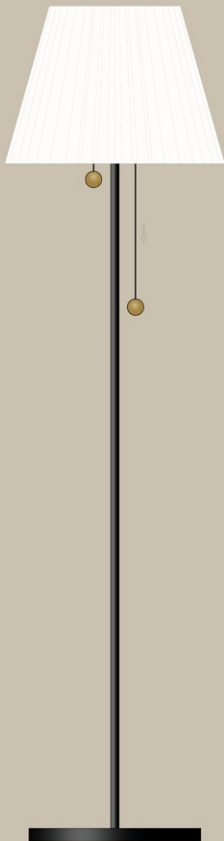

LAMP IN METAL / WOOD

MATERIAL WOOD / GLASS

LAMP IN GLASS / METAL MATERIAL

LAMP IN GLASS / METAL MATERIAL

LAMP IN GLASS / METAL MATERIAL

MATERIAL: PLEATED PAPER, PLASTIC, METAL

MATERIAL: PLEATED PAPER, PLASTIC, METAL

MATERIAL GLASS

BOTTOM VIEW

TABLE LAMP IN METAL MATERIAL

TABLE LAMP IN METAL MATERIAL

WALL MODEL SCALE 1:2

SCALE 1:2

SCALE 1:2

TABLE LAMP IN METAL MATERIAL

LAMP IN GLASS SMALL MODEL

LAMP IN WOOD / GLASS (PLASTIC)

MATERIAL: WOOD / GLASS (PLASTIC)

MATERIAL: METAL // GLASS

LAMP IN METAL / PAPER (PLASTIC)

MATERIAL PAPER / PLASTIC 0.5 - 1.00 mm

LAMP IN METAL / PAPER (PLASTIC)

MATERIAL PAPER / PLASTIC 0.5 - 1.00 mm

LAMP IN PLEATED PAPER / PLASTIC

LAMP IS MADE FROM PAPER / PLASTIC CYLINDER

LAMP IN PLEATED PAPER / PLASTIC

LAMP IN PAPER / PLASTIC

STAND IN METAL MATERIAL

LAMP IN PAPER / PLASTIC