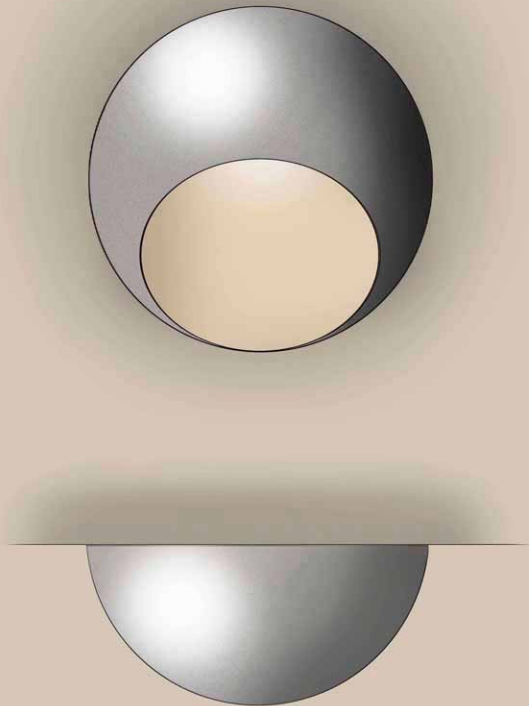

BOOTTOM VIEW

BOOTTOM VIEW

BOOTTOM VIEW

LAMP IN GLASS MEDIUM MODEL

LAMP IN GLASS MEDIUM MODEL

LAMP IN WHITE GLASS / METAL

LAMP IN WHITE GLASS

LAMP IN WHITE GLASS / METAL

Click, swipe or scroll to start slideshow.

OUTDOOR LAMP

MATERIAL METAL

OUTDOOR LAMP

MATERIAL METAL

OUTDOOR LAMP

243 mm

MATERIAL METAL

LAMP IN METAL / GLASS (PLASTIC)

INTERNAL METAL / GLASS (PLASTIC)

LAMP IN METAL / GLASS / PLASTIC

MATERIAL METAL / GLASS / PLASTIC

LAMP IN METAL / GLASS / PLASTIC

MATERIAL METAL / GLASS / PLASTIC

LAMP IN METAL / GLASS (PLASTIC)

MATERIAL: METAL / GLASS (PLASTIC)

OUTDOOR LAMP

OUTDOOR LAMP

MATERIAL METAL

FROSTED GLASS DISC

MATERIAL METAL

FROSTED GLASS DISC

MATERIAL METAL