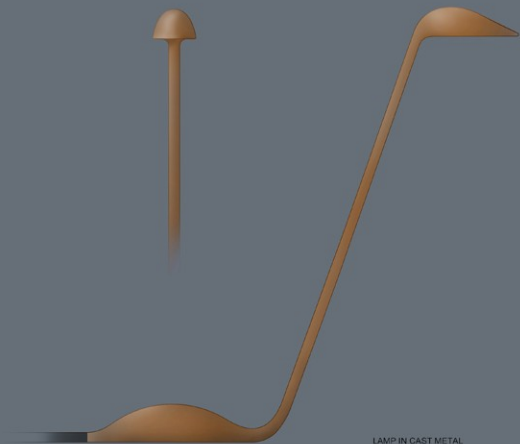

MATERIAL GLASS

BOTTOM VIEW

TABLE LAMP IN METAL MATERIAL

TABLE LAMP IN METAL MATERIAL

WALL MODEL SCALE 1:2

SCALE 1:2

SCALE 1:2

TABLE LAMP IN METAL MATERIAL

BOTTOM VIEW

Alternative sizes 230, 260, 320 mm.

MATERIAL PLASTIC / METAL

MATERIAL PLASTIC / METAL

MATERIAL GLASS / METAL

MATERIAL GLASS / METAL

MATERIAL METAL

TABLE LAMP
2015-03-24
MAGNUS LOFGREN DESIGNS
Design: Magnus Lofgren
Copyright