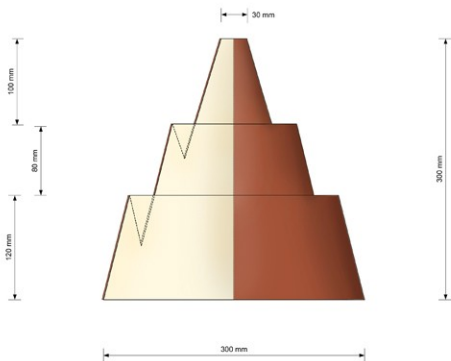

BOTTOM VIEW

Alternative sizes 230, 260, 320 mm.

MATERIAL PLASTIC / METAL

MATERIAL PLASTIC / METAL

MATERIAL GLASS / METAL

MATERIAL GLASS / METAL

MATERIAL METAL

TABLE LAMP
2015-03-24
MAGNUS LOFGREN DESIGNS
Design: Magnus Lofgren
Copyright