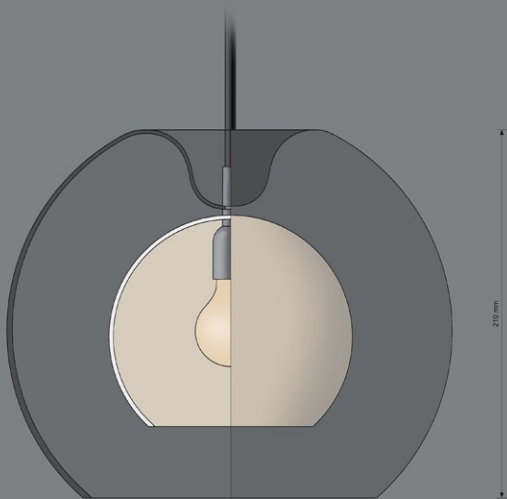

LAMP IN METAL / WOOD

MATERIAL WOOD / GLASS

LAMP IN GLASS / METAL MATERIAL

LAMP IN GLASS / METAL MATERIAL

LAMP IN GLASS / METAL MATERIAL

MATERIAL: PLEATED PAPER, PLASTIC, METAL

MATERIAL: PLEATED PAPER, PLASTIC, METAL

MATERIAL GLASS / METAL THREAD

MATERIAL GLASS / METAL

MATERIAL GLASS / METAL

MATERIAL GLASS / METAL

FRONT VIEW

MATERIAL GLASS

BOTTOM VIEW

FRONT VIEW

MATERIAL GLASS

BOTTOM VIEW

TABLE LAMP IN METAL MATERIAL

TABLE LAMP IN METAL MATERIAL

WALL MODEL SCALE 1:2

SCALE 1:2

SCALE 1:2

TABLE LAMP IN METAL MATERIAL

LAMP IN GLASS SMALL MODEL

LAMP IN WOOD / GLASS (PLASTIC)

MATERIAL: WOOD / GLASS (PLASTIC)

MATERIAL: METAL // GLASS

LAMP IN METAL / PAPER (PLASTIC)

MATERIAL PAPER / PLASTIC 0.5 - 1.00 mm

LAMP IN METAL / PAPER (PLASTIC)