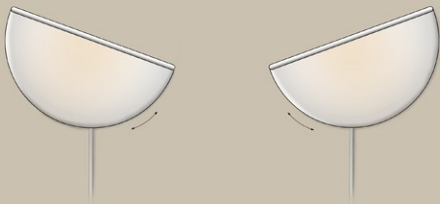

LAMP IN METAL / WOOD

MATERIAL WOOD / GLASS

LAMP IN GLASS / METAL MATERIAL

LAMP IN GLASS / METAL MATERIAL

LAMP IN GLASS / METAL MATERIAL

MATERIAL: PLEATED PAPER, PLASTIC, METAL

MATERIAL: PLEATED PAPER, PLASTIC, METAL

MATERIAL GLASS

BOTTOM VIEW

TABLE LAMP IN METAL MATERIAL

TABLE LAMP IN METAL MATERIAL

WALL MODEL SCALE 1:2

SCALE 1:2

SCALE 1:2

TABLE LAMP IN METAL MATERIAL

WHITE / OPAL GLASS DISC

FLOOR LAMP IN METAL

LAMP IN METAL / WOOD

LAMP IN METAL / WOOD

MATERIAL GLASS / METAL

MATERIAL CAST METAL

BED LAMPS

WALL OUTDOOR LAMP

CEILING LAMP IN METAL / GLASS (PLASTIC)

CEILING

CEILING

MATERIAL METAL / GLASS

MATERIAL GLASS GLOBES

TABLE / WINDOW LAMP

TABLE / WINDOW LAMP

TABLE / WINDOW LAMP