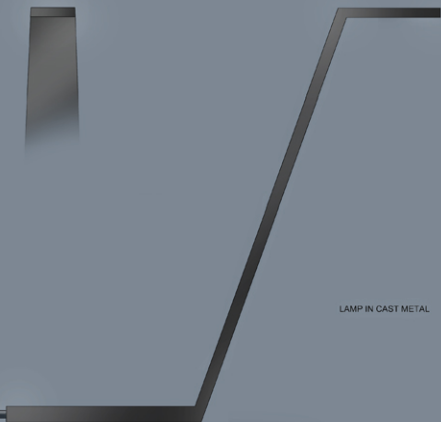

LAMP IN CAST METAL

LAMP IN CAST METAL

TABLE LAMP
2023-01-29
MAGNUS LOFGREN DESIGNS
Design: Magnus Lofgren
Copyright

LAMP IN CAST METAL

GLASS LAMP WITH METAL RING

LAMP IN METAL WITH GLASS

MATERIAL METAL

BOTTOM VIEW