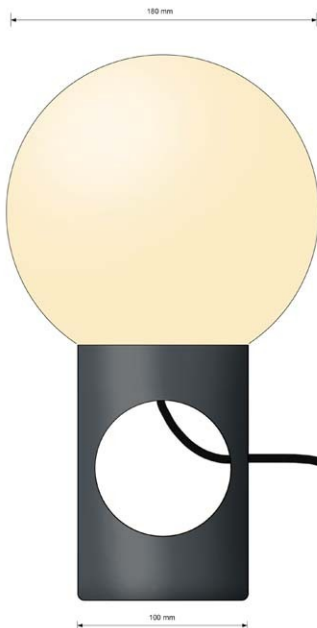

MATERIAL GLASS

BOTTOM VIEW

WOODEN VENEER CYLINDER
INSIDE LAMP

PLASTIC CYLINDER INSIDE LAMP

LAMP IN GLASS / METAL MATERIAL

LAMP IN GLASS / WOOD MATERIAL

LAMP IN GLASS / METAL MATERIAL

MATERIAL METAL

MATERIAL METAL

BOOTTOM VIEW

BOOTTOM VIEW

MATERIAL: GLASS

MATERIAL GLASS / METAL

SCALE 1:2

MATERIAL GLASS / METAL

SCALE 1:2