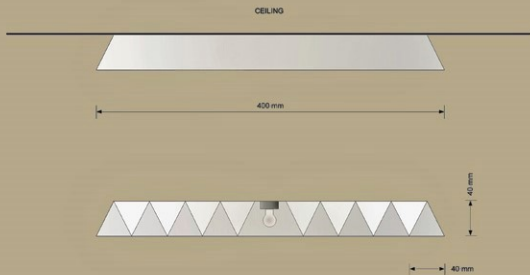

MATERIAL PAPER / PLASTIC