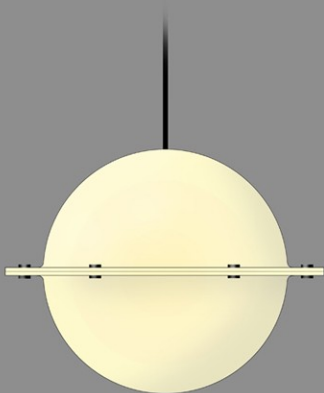

MATERIAL GLASS

BOTTOM VIEW

TABLE LAMP IN METAL MATERIAL

TABLE LAMP IN METAL MATERIAL

WALL MODEL SCALE 1:2

SCALE 1:2

SCALE 1:2

TABLE LAMP IN METAL MATERIAL

CEILING LAMP IN METAL / GLASS (PLASTIC)

CEILING

CEILING

MATERIAL METAL / GLASS

MATERIAL GLASS GLOBES

TABLE / WINDOW LAMP

TABLE / WINDOW LAMP

TABLE / WINDOW LAMP

MATERIAL GLASS

BOTTOM VIEW

WOODEN VENEER CYLINDER
INSIDE LAMP

PLASTIC CYLINDER INSIDE LAMP

LAMP IN GLASS / METAL MATERIAL

LAMP IN GLASS / WOOD MATERIAL

LAMP IN GLASS / METAL MATERIAL

MATERIAL METAL

MATERIAL METAL

BOOTTOM VIEW

BOOTTOM VIEW

MATERIAL: GLASS

MATERIAL GLASS / METAL

SCALE 1:2

MATERIAL GLASS / METAL

SCALE 1:2