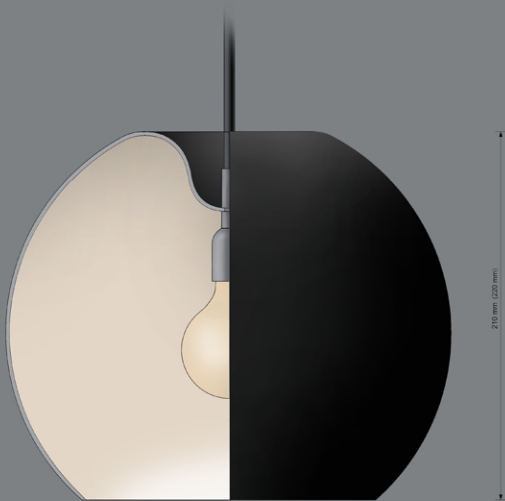

CEILING LAMP IN METAL / GLASS (PLASTIC)

CEILING

CEILING

MATERIAL METAL / GLASS

MATERIAL GLASS GLOBES

TABLE / WINDOW LAMP

TABLE / WINDOW LAMP

TABLE / WINDOW LAMP

LAMP IN CAST METAL

LAMP IN CAST METAL

TABLE LAMP
2023-01-29
MAGNUS LOFGREN DESIGNS
Design: Magnus Lofgren
Copyright

LAMP IN CAST METAL

GLASS LAMP WITH METAL RING

LAMP IN METAL WITH GLASS

MATERIAL METAL

BOTTOM VIEW

MATERIAL GLASS

BOTTOM VIEW

WOODEN VENEER CYLINDER
INSIDE LAMP

PLASTIC CYLINDER INSIDE LAMP

LAMP IN GLASS / METAL MATERIAL

LAMP IN GLASS / WOOD MATERIAL

LAMP IN GLASS / METAL MATERIAL

MATERIAL METAL