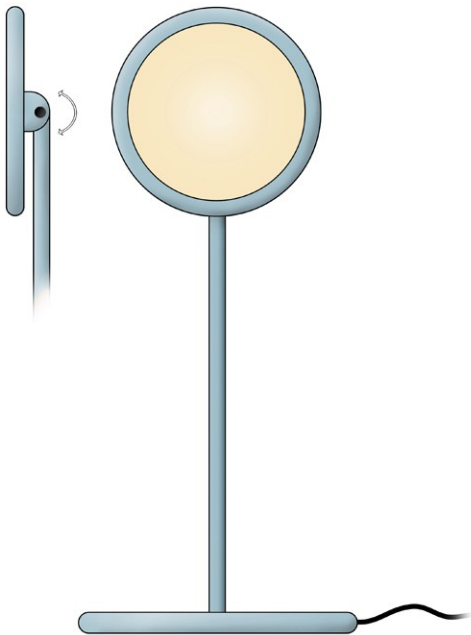

WHITE / OPAL GLASS DISC

FLOOR LAMP IN METAL

LAMP IN METAL / WOOD

LAMP IN METAL / WOOD

MATERIAL GLASS / METAL

MATERIAL CAST METAL

BED LAMPS

WALL OUTDOOR LAMP

CEILING LAMP IN METAL / GLASS (PLASTIC)

CEILING

CEILING

MATERIAL METAL / GLASS

MATERIAL GLASS GLOBES

TABLE / WINDOW LAMP

TABLE / WINDOW LAMP

TABLE / WINDOW LAMP

TABLE / WINDOW LAMP

TABLE / WINDOW LAMP

TABLE / WINDOW LAMP

PENDANT LED LAMP

MATERIAL METAL

PENDANT LED LAMP

MATERIAL METAL

TABLE LAMP
2023-01-29
MAGNUS LOFGREN DESIGNS
Design: Magnus Lofgren
Copyright

MATERIAL GLASS

BOTTOM VIEW

WOODEN VENEER CYLINDER
INSIDE LAMP

PLASTIC CYLINDER INSIDE LAMP

LAMP IN GLASS / METAL MATERIAL

LAMP IN GLASS / WOOD MATERIAL

LAMP IN GLASS / METAL MATERIAL

MATERIAL METAL