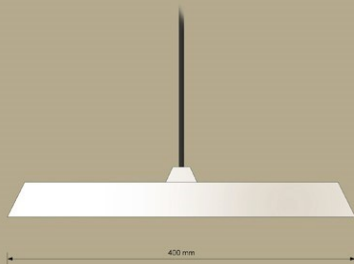

MATERIAL PAPER / PLASTIC