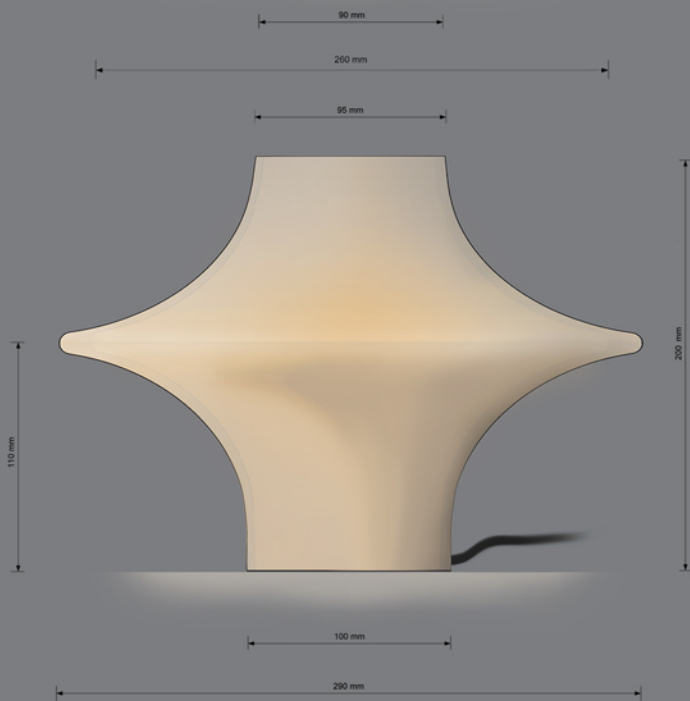

MATERIAL GLASS

BOTTOM VIEW

TABLE LAMP IN METAL MATERIAL

TABLE LAMP IN METAL MATERIAL

WALL MODEL SCALE 1:2

SCALE 1:2

SCALE 1:2

TABLE LAMP IN METAL MATERIAL

CEILING LAMP IN METAL / GLASS (PLASTIC)

CEILING

CEILING

MATERIAL METAL / GLASS

MATERIAL GLASS GLOBES

TABLE / WINDOW LAMP

TABLE / WINDOW LAMP

TABLE / WINDOW LAMP