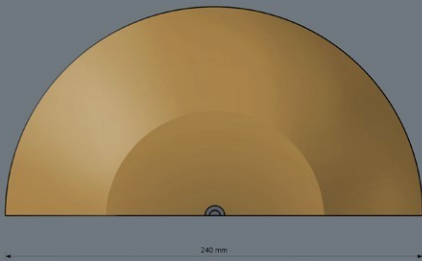

BOTTOM VIEW

Alternative sizes 230, 260, 320 mm.

MATERIAL PLASTIC / METAL

MATERIAL PLASTIC / METAL

MATERIAL GLASS / METAL

MATERIAL GLASS / METAL

MATERIAL METAL

TABLE LAMP
2015-03-24
MAGNUS LOFGREN DESIGNS
Design: Magnus Lofgren
Copyright