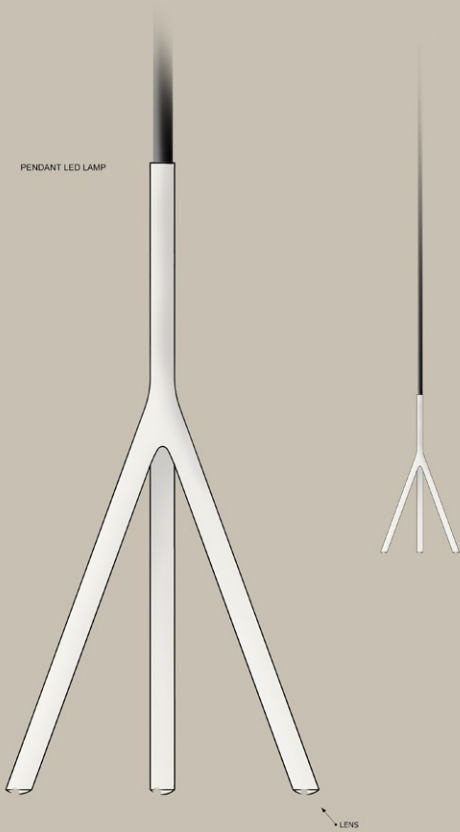

CEILING LAMP IN METAL / GLASS (PLASTIC)

CEILING

CEILING

MATERIAL METAL / GLASS

MATERIAL GLASS GLOBES

TABLE / WINDOW LAMP

TABLE / WINDOW LAMP

TABLE / WINDOW LAMP

TABLE / WINDOW LAMP

TABLE / WINDOW LAMP

TABLE / WINDOW LAMP

PENDANT LED LAMP

MATERIAL METAL

PENDANT LED LAMP

MATERIAL METAL

TABLE LAMP
2023-01-29
MAGNUS LOFGREN DESIGNS
Design: Magnus Lofgren
Copyright

LAMP IN CAST METAL

LAMP IN CAST METAL

TABLE LAMP
2023-01-29
MAGNUS LOFGREN DESIGNS
Design: Magnus Lofgren
Copyright

LAMP IN CAST METAL

GLASS LAMP WITH METAL RING

LAMP IN METAL WITH GLASS

MATERIAL METAL

BOTTOM VIEW

MATERIAL GLASS

BOTTOM VIEW

WOODEN VENEER CYLINDER
INSIDE LAMP

PLASTIC CYLINDER INSIDE LAMP

LAMP IN GLASS / METAL MATERIAL

LAMP IN GLASS / WOOD MATERIAL

LAMP IN GLASS / METAL MATERIAL

MATERIAL METAL