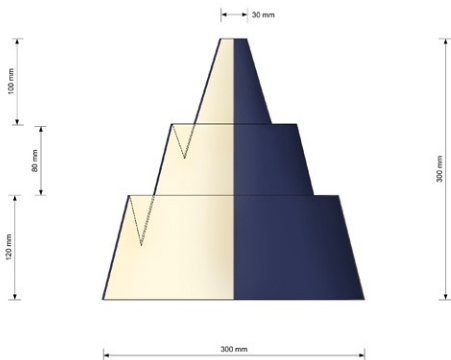

BOTTOM VIEW

Alternative sizes 230, 260, 320 mm.

MATERIAL PLASTIC / METAL

MATERIAL PLASTIC / METAL

MATERIAL GLASS / METAL

MATERIAL GLASS / METAL

MATERIAL METAL

TABLE LAMP
2015-03-24
MAGNUS LOFGREN DESIGNS
Design: Magnus Lofgren
Copyright