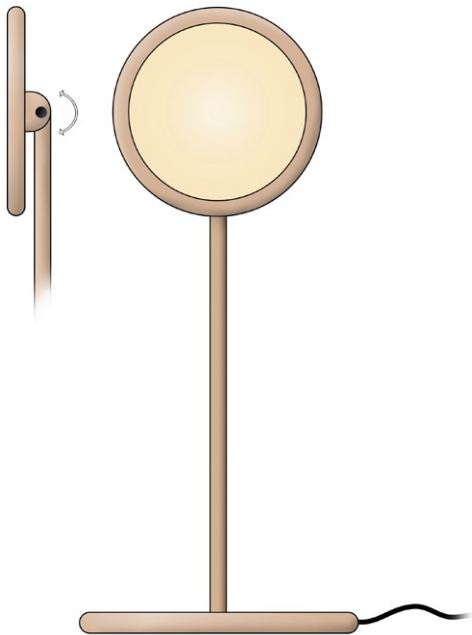

CEILING LAMP IN METAL / GLASS (PLASTIC)

CEILING

CEILING

MATERIAL METAL / GLASS

MATERIAL GLASS GLOBES

TABLE / WINDOW LAMP

TABLE / WINDOW LAMP

TABLE / WINDOW LAMP

TABLE / WINDOW LAMP

TABLE / WINDOW LAMP

TABLE / WINDOW LAMP

PENDANT LED LAMP

MATERIAL METAL

PENDANT LED LAMP

MATERIAL METAL

TABLE LAMP
2023-01-29
MAGNUS LOFGREN DESIGNS
Design: Magnus Lofgren
Copyright

LAMP IN CAST METAL

LAMP IN CAST METAL

TABLE LAMP
2023-01-29
MAGNUS LOFGREN DESIGNS
Design: Magnus Lofgren
Copyright

LAMP IN CAST METAL

GLASS LAMP WITH METAL RING

LAMP IN METAL WITH GLASS

MATERIAL METAL

BOTTOM VIEW

MATERIAL GLASS

BOTTOM VIEW

WOODEN VENEER CYLINDER
INSIDE LAMP

PLASTIC CYLINDER INSIDE LAMP

LAMP IN GLASS / METAL MATERIAL

LAMP IN GLASS / WOOD MATERIAL

LAMP IN GLASS / METAL MATERIAL

MATERIAL METAL