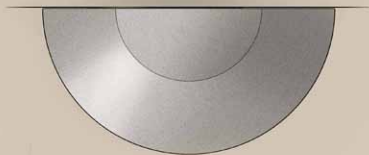

Click, swipe or scroll to start slideshow.

OUTDOOR LAMP

MATERIAL METAL

OUTDOOR LAMP

MATERIAL METAL

OUTDOOR LAMP

243 mm

MATERIAL METAL