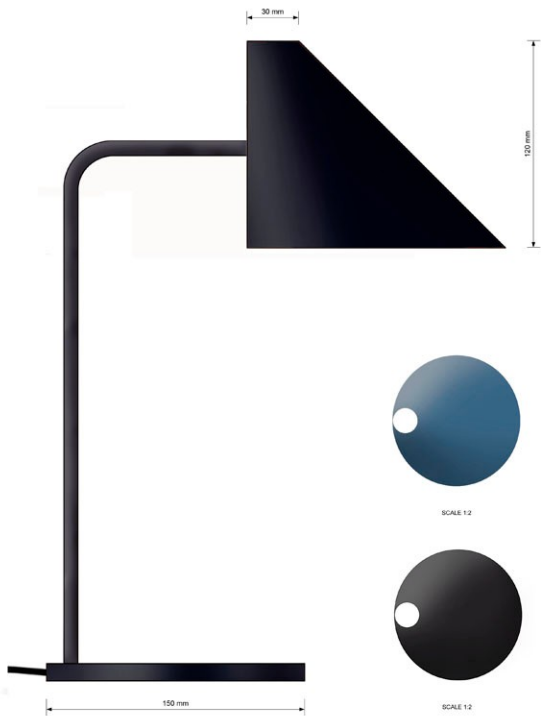

LAMP IN METAL / WOOD

MATERIAL WOOD / GLASS

LAMP IN GLASS / METAL MATERIAL

LAMP IN GLASS / METAL MATERIAL

LAMP IN GLASS / METAL MATERIAL

MATERIAL: PLEATED PAPER, PLASTIC, METAL

MATERIAL: PLEATED PAPER, PLASTIC, METAL

MATERIAL GLASS / METAL THREAD

MATERIAL GLASS / METAL

MATERIAL GLASS / METAL

MATERIAL GLASS / METAL

FRONT VIEW

MATERIAL GLASS

BOTTOM VIEW

FRONT VIEW

MATERIAL GLASS

BOTTOM VIEW

TABLE LAMP IN METAL MATERIAL

TABLE LAMP IN METAL MATERIAL

WALL MODEL SCALE 1:2

SCALE 1:2

SCALE 1:2

TABLE LAMP IN METAL MATERIAL

LAMP IN GLASS SMALL MODEL

LAMP IN WOOD / GLASS (PLASTIC)

MATERIAL: WOOD / GLASS (PLASTIC)

MATERIAL: METAL // GLASS

LAMP IN METAL / PAPER (PLASTIC)

MATERIAL PAPER / PLASTIC 0.5 - 1.00 mm

LAMP IN METAL / PAPER (PLASTIC)