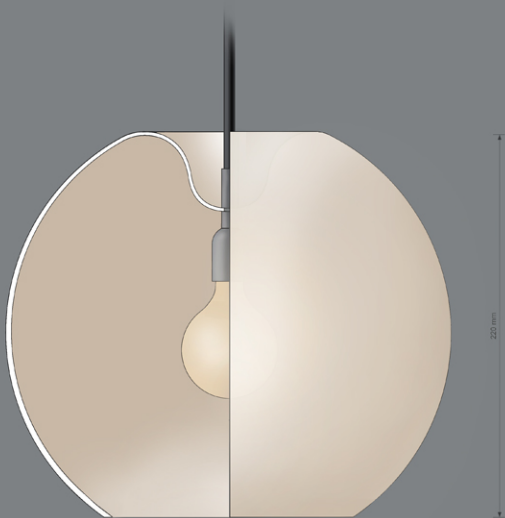

CEILING LAMP IN METAL / GLASS (PLASTIC)

CEILING

CEILING

MATERIAL METAL / GLASS

MATERIAL GLASS GLOBES

TABLE / WINDOW LAMP

TABLE / WINDOW LAMP

TABLE / WINDOW LAMP

LAMP IN CAST METAL

LAMP IN CAST METAL

TABLE LAMP
2023-01-29
MAGNUS LOFGREN DESIGNS
Design: Magnus Lofgren
Copyright

LAMP IN CAST METAL

GLASS LAMP WITH METAL RING

LAMP IN METAL WITH GLASS

MATERIAL METAL

BOTTOM VIEW

MATERIAL GLASS

BOTTOM VIEW

WOODEN VENEER CYLINDER
INSIDE LAMP

PLASTIC CYLINDER INSIDE LAMP

LAMP IN GLASS / METAL MATERIAL

LAMP IN GLASS / WOOD MATERIAL

LAMP IN GLASS / METAL MATERIAL

MATERIAL METAL

MATERIAL METAL

BOOTTOM VIEW

BOOTTOM VIEW

MATERIAL: GLASS

MATERIAL GLASS / METAL

SCALE 1:2

MATERIAL GLASS / METAL

SCALE 1:2