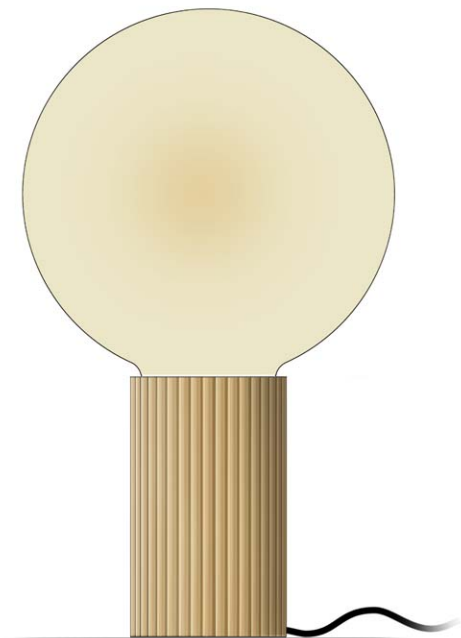

Welcome to the MLD archive
for product developers.

This slideshow contains indoor and
outdoor lamps.

© MLD Studio

Click, swipe or scroll to start slideshow.

PENDANT LAMP IN GLASS / METAL

LAMP IN GLASS

LAMP IN METAL / WOOD

LAMP IN METAL / WOOD

MATERIAL WOOD / GLASS

LAMP IN GLASS / METAL MATERIAL

LAMP IN GLASS / METAL MATERIAL

LAMP IN GLASS / METAL MATERIAL

MATERIAL: PLEATED PAPER, PLASTIC, METAL

MATERIAL: PLEATED PAPER, PLASTIC, METAL

MATERIAL GLASS

BOTTOM VIEW

TABLE LAMP IN METAL MATERIAL

TABLE LAMP IN METAL MATERIAL

WALL MODEL SCALE 1:2

SCALE 1:2

SCALE 1:2

TABLE LAMP IN METAL MATERIAL

LAMP IN GLASS SMALL MODEL

LAMP IN WOOD / GLASS (PLASTIC)

MATERIAL: WOOD / GLASS (PLASTIC)

MATERIAL: METAL // GLASS

LAMP IN METAL / PAPER (PLASTIC)

MATERIAL PAPER / PLASTIC 0.5 - 1.00 mm

LAMP IN METAL / PAPER (PLASTIC)