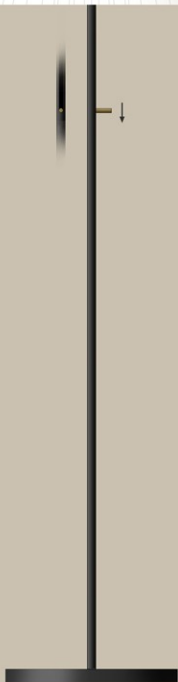

LAMP IN METAL / WOOD

MATERIAL WOOD / GLASS

LAMP IN GLASS / METAL MATERIAL

LAMP IN GLASS / METAL MATERIAL

LAMP IN GLASS / METAL MATERIAL

MATERIAL: PLEATED PAPER, PLASTIC, METAL

MATERIAL: PLEATED PAPER, PLASTIC, METAL

MATERIAL GLASS

BOTTOM VIEW

TABLE LAMP IN METAL MATERIAL

TABLE LAMP IN METAL MATERIAL

WALL MODEL SCALE 1:2

SCALE 1:2

SCALE 1:2

TABLE LAMP IN METAL MATERIAL

LAMP IN GLASS SMALL MODEL

LAMP IN WOOD / GLASS (PLASTIC)

MATERIAL: WOOD / GLASS (PLASTIC)

MATERIAL: METAL // GLASS

LAMP IN METAL / PAPER (PLASTIC)

MATERIAL PAPER / PLASTIC 0.5 - 1.00 mm

LAMP IN METAL / PAPER (PLASTIC)

MATERIAL PAPER / PLASTIC 0.5 - 1.00 mm

LAMP IN PLEATED PAPER / PLASTIC

LAMP IS MADE FROM PAPER / PLASTIC CYLINDER

LAMP IN PLEATED PAPER / PLASTIC

LAMP IN PAPER / PLASTIC

STAND IN METAL MATERIAL

LAMP IN PAPER / PLASTIC